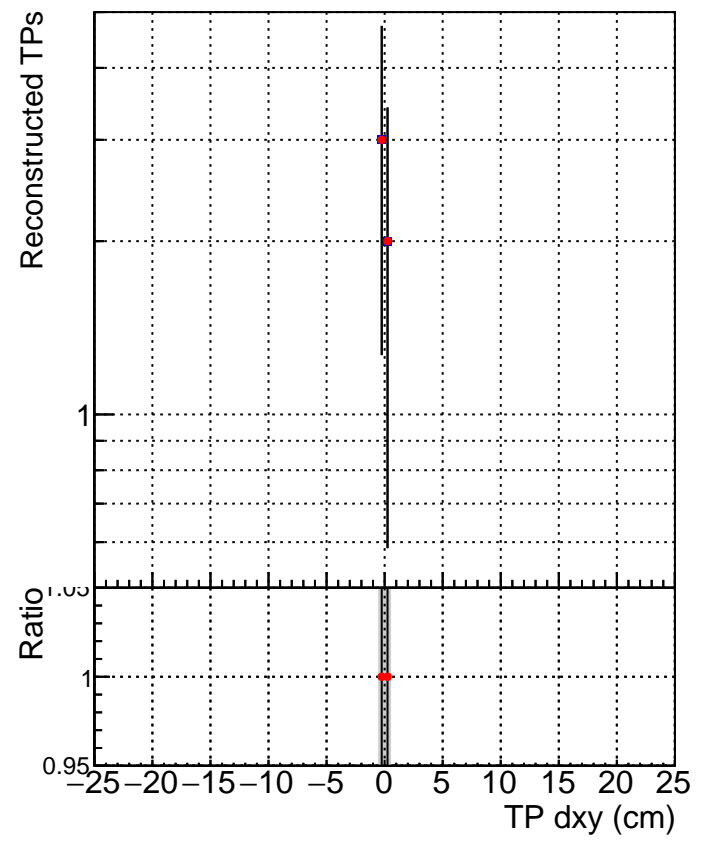

N of simulated tracks vs dxy

N of associated tracks (simToReco) vs dxy

N of simulated track

- SoftQCD_default
- SoftQCD_ckfPixelLessStep