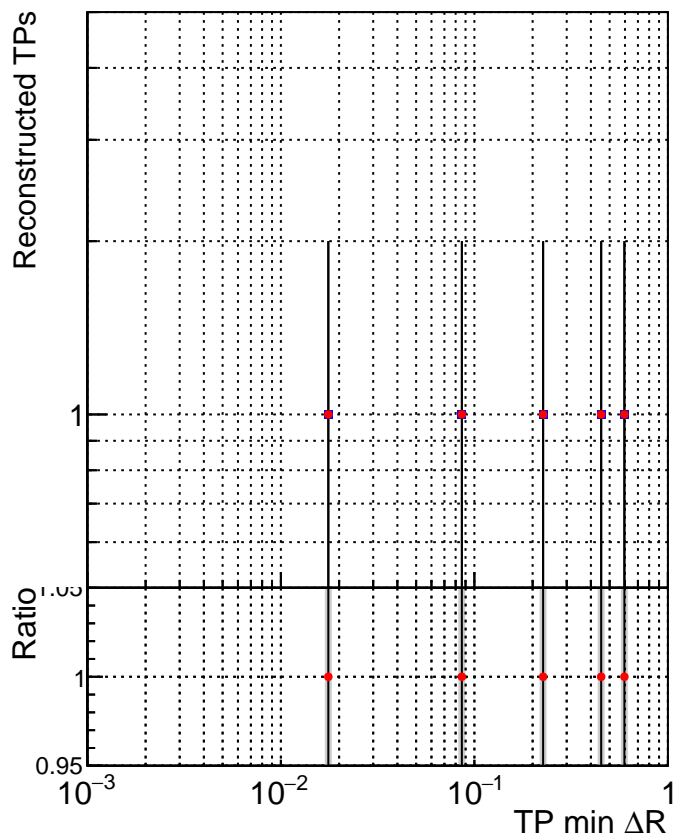

N of simulated tracks vs dR

N of associated tracks (simToReco) vs dR

N of simulated tracks

- SoftQCD\_default
- SoftQCD\_ckfPixelLessStep