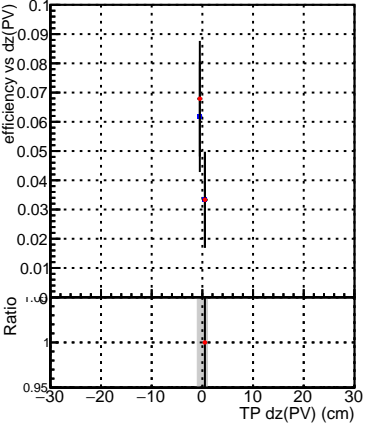

Efficiency vs Dxy(PV)

Efficiency vs Dxy(PV) - Legend

- SoftQCD_default (Blue square)
- SoftQCD_ckfPixelLessStep (Red circle)

Efficiency vs Dz(PV)

Efficiency vs Dz(PV)