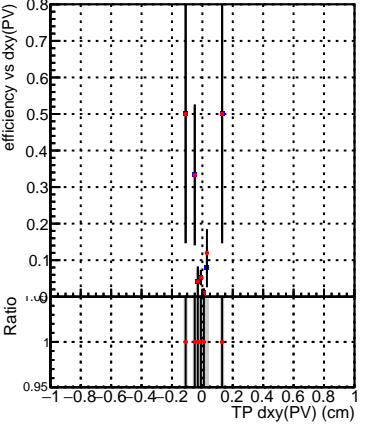

Efficiency vs Dxy(PV)

Efficiency vs Dxy(PV) - Legend

- SoftQCD_default (Blue square)
- SoftQCD_ckfPixelLessStep (Red circle)

Efficiency vs Dz(PV)

Efficiency vs Dz(PV)