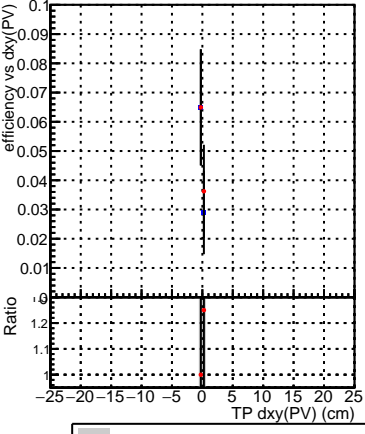

Efficiency vs Dxy(PV)

Efficiency vs Dxy(PV) - Legend

- SoftQCD_default (Blue square)
- SoftQCD_ckfPixelLessStep (Red circle)

Efficiency vs Dz(PV)

Efficiency vs Dz(PV)