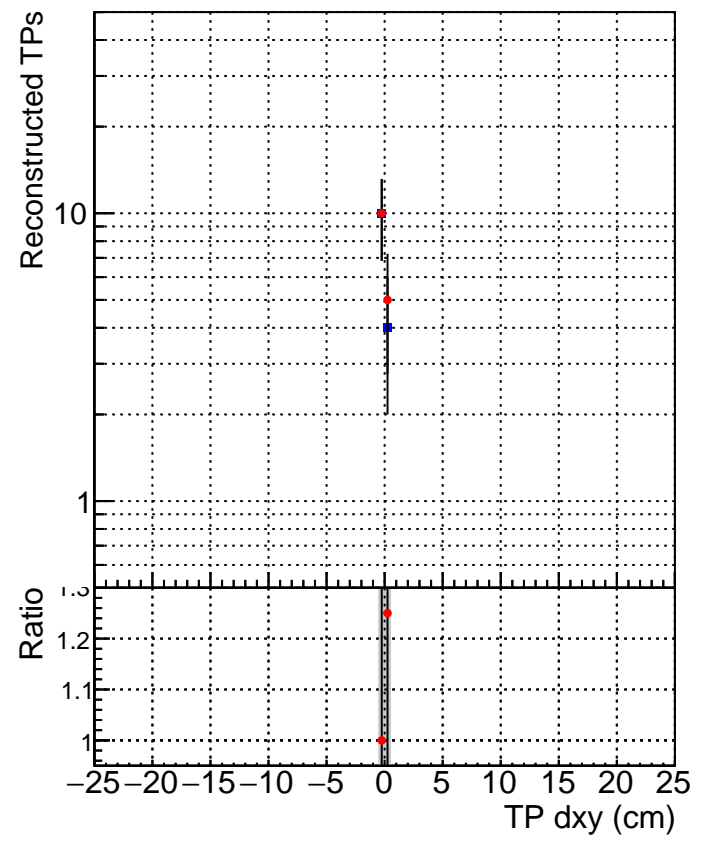

N of simulated tracks vs dxy

N of associated tracks (simToReco) vs dxy

N of simulated track

- SoftQCD_default
- SoftQCD_ckfPixelLessStep