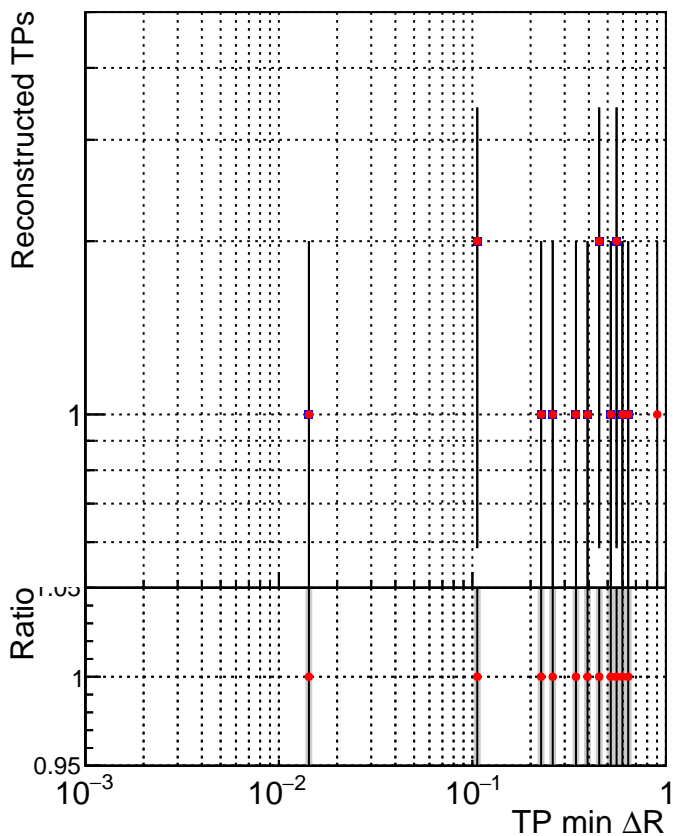

N of simulated tracks vs dR

N of associated tracks (simToReco) vs dR

N of simulated tracks

- SoftQCD_default
- SoftQCD_ckfPixelLessStep