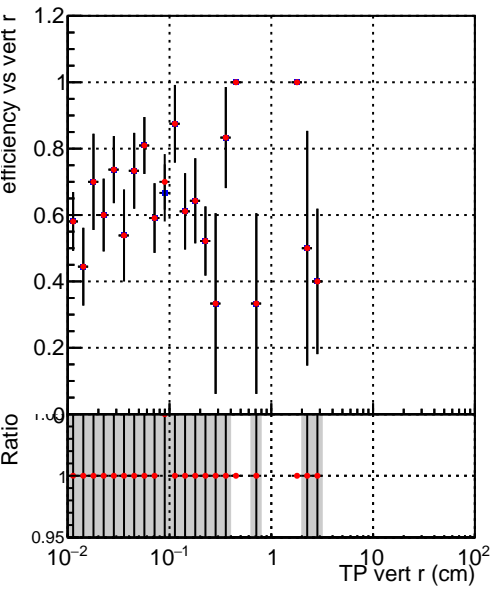

Efficiency vs vertpos

Efficiency vs vertpos

- SoftQCD\_default
- SoftQCD\_ckfPixelLessStep

Efficiency vs. sim PV z