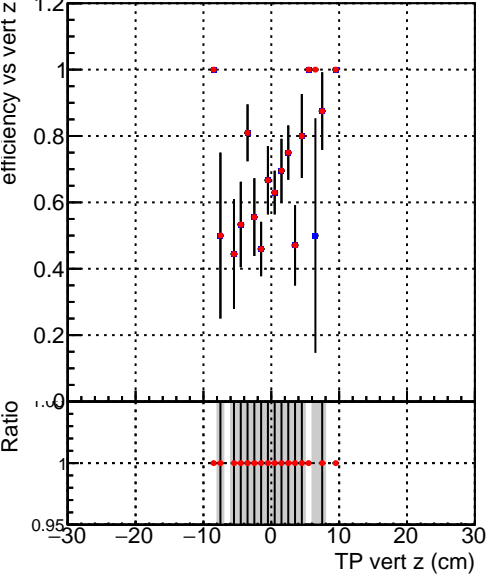

Efficiency vs vertpos

Efficiency vs vertpos

- SoftQCD\_default
- SoftQCD\_ckfPixelLessStep

Efficiency vs. sim PV z