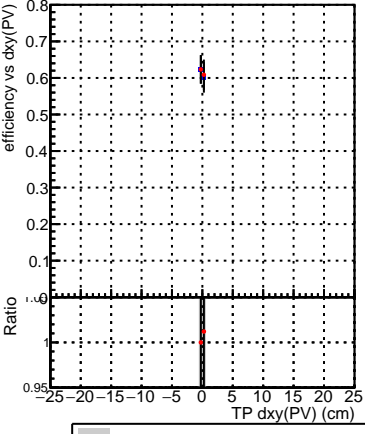

Efficiency vs Dxy(PV)

Efficiency vs Dxy(PV) plot with legend for SoftQCD_default and SoftQCD_ckfPixelLessStep.

Efficiency vs Dz(PV)

Efficiency vs Dz(PV) plot with ratio