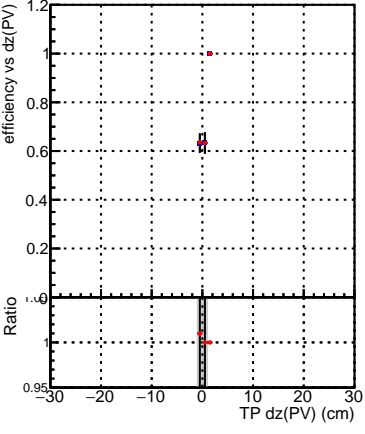

Efficiency vs Dxy(PV)

Efficiency vs Dxy(PV) plot with legend for SoftQCD_default and SoftQCD_ckfPixelLessStep.

Efficiency vs Dz(PV)

Efficiency vs Dz(PV) plot with ratio