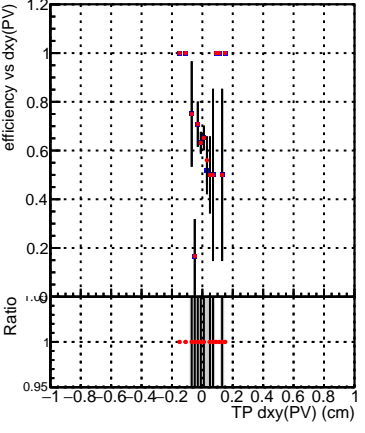

Efficiency vs Dxy(PV)

Efficiency vs Dxy(PV) plot with legend for SoftQCD_default and SoftQCD_ckfPixelLessStep.

Efficiency vs Dz(PV)

Efficiency vs Dz(PV) plot with ratio