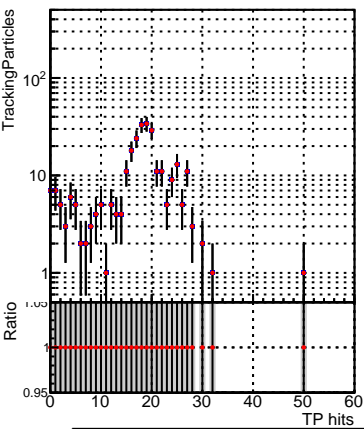

**N of simulated tracks vs hit****N of associated tracks (simToReco) vs hit****N of sim****N of associated tracks (simToReco) vs pixel layer****N of simulated tracks vs pixel layer****N of associated tracks (simToReco) vs pixel layer****N of simulated tracks vs 3D layer****N of associated tracks (simToReco) vs 3D layer**

■ SoftQCD\_default  
■ SoftQCD\_ckfPixelLessStep