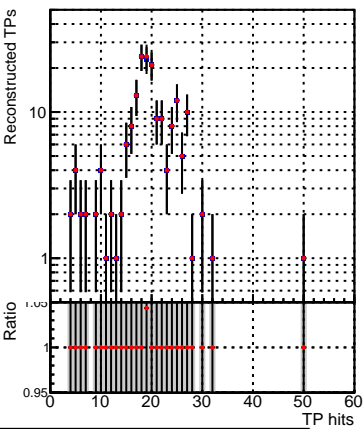

**N of simulated tracks vs hit****N of associated tracks (simToReco) vs hit****N of sim****N of associated tracks (simToReco) vs pixel layer****N of simulated tracks vs pixel layer****N of associated tracks (simToReco) vs pixel layer****N of simulated tracks vs 3D layer****N of associated tracks (simToReco) vs 3D layer**

■ SoftQCD\_default  
■ SoftQCD\_ckfPixelLessStep