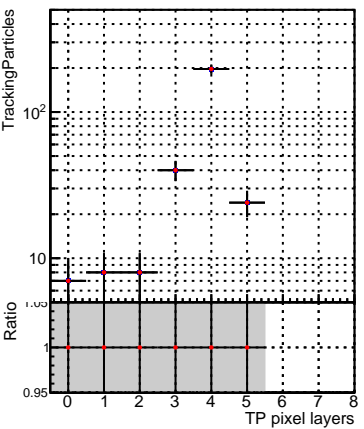

**N of simulated tracks vs hit****N of associated tracks (simToReco) vs hit****N of sim****N of associated tracks (simToReco) vs pixel layer****N of simulated tracks vs pixel layer****N of associated tracks (simToReco) vs pixel layer****N of simulated tracks vs 3D layer****N of associated tracks (simToReco) vs 3D layer**

■ SoftQCD\_default  
■ SoftQCD\_ckfPixelLessStep