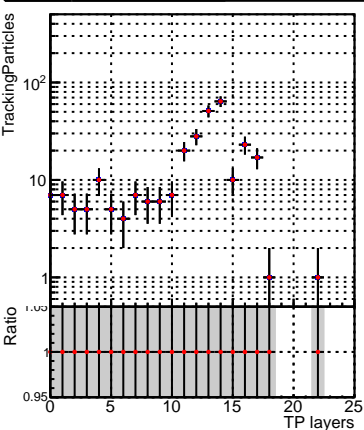

**N of simulated tracks vs hit****N of associated tracks (simToReco) vs hit****N of sim****N of associated tracks (simToReco) vs pixel layer****N of simulated tracks vs pixel layer****N of associated tracks (simToReco) vs pixel layer****N of simulated tracks vs 3D layer****N of associated tracks (simToReco) vs 3D layer**

■ SoftQCD\_default  
■ SoftQCD\_ckfPixelLessStep