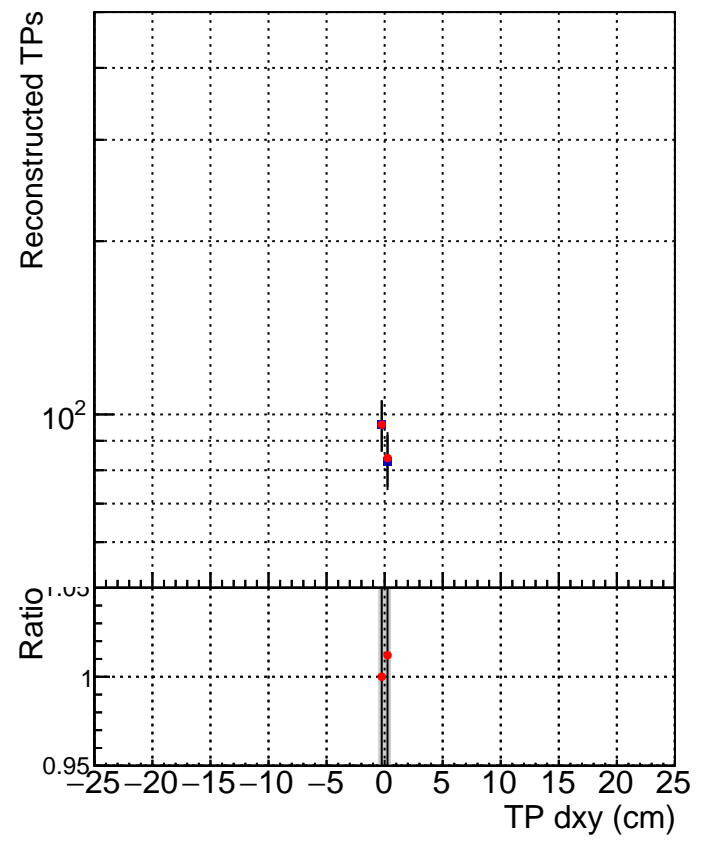

N of simulated tracks vs dxy

N of associated tracks (simToReco) vs dxy

N of simulated track

- SoftQCD_default
- SoftQCD_ckfPixelLessStep