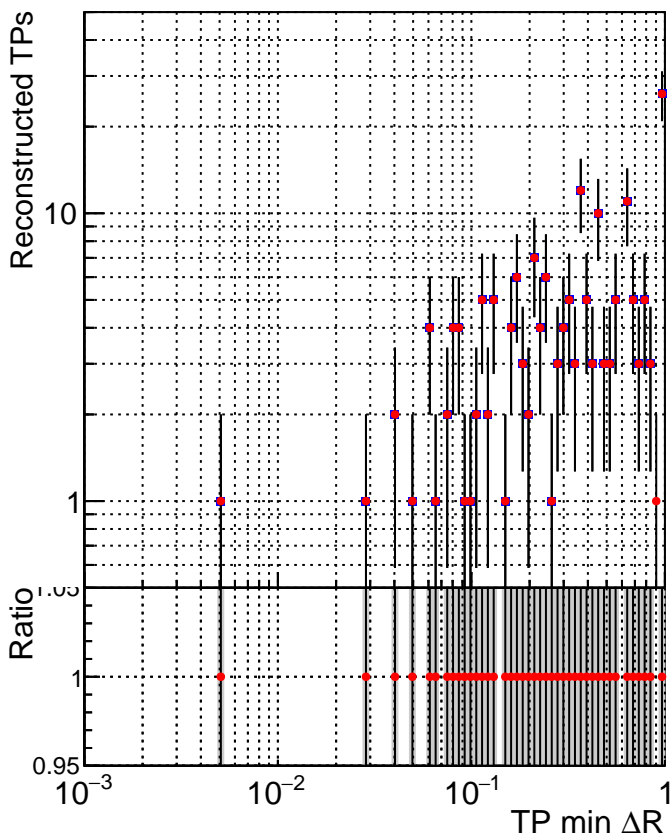

N of simulated tracks vs dR

N of associated tracks (simToReco) vs dR

N of simulated tracks

- SoftQCD_default
- SoftQCD_ckfPixelLessStep