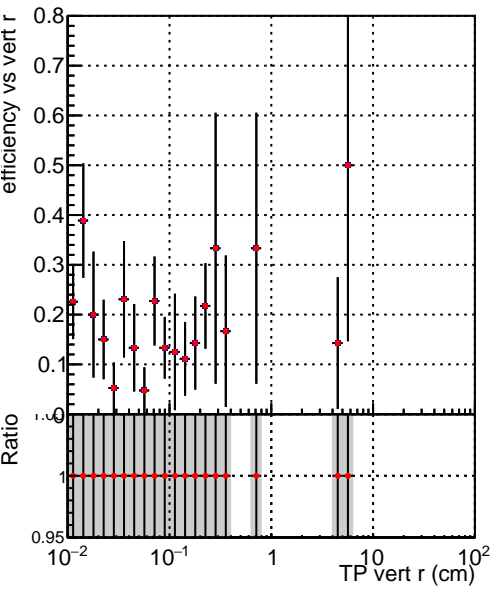

Efficiency vs vertpos

Efficiency vs TP vert z (cm) for SoftQCD_default and SoftQCD_ckfPixelLessStep

Efficiency vs. sim PV z