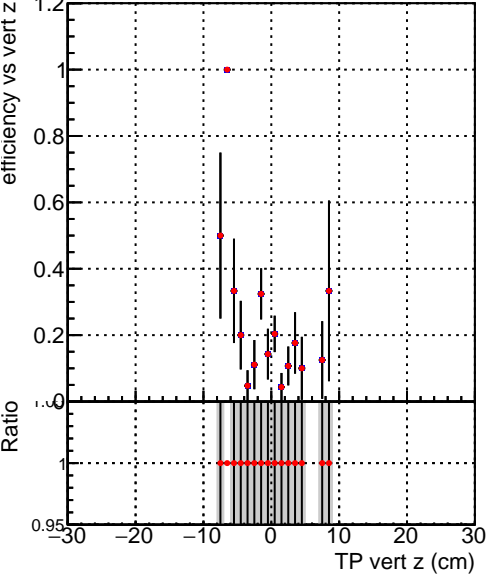

Efficiency vs vertpos

Efficiency vs TP vert z (cm) for SoftQCD_default and SoftQCD_ckfPixelLessStep

Efficiency vs. sim PV z