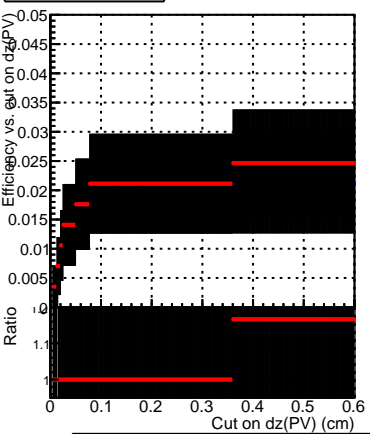

Efficiency vs. dz (PV)

Efficiency (tracking eff factorized out) vs. dz (PV)

SoftQCD_default (black line with blue dots)
SoftQCD_ckfPixelLessStep (black line with red dots)