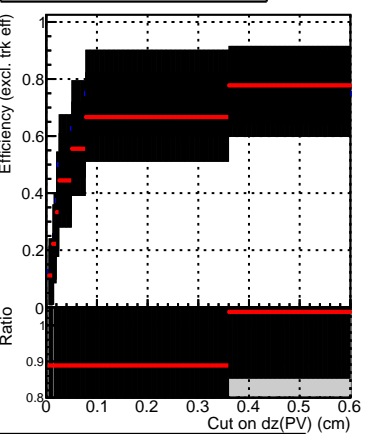

Efficiency vs. dz (PV)

Efficiency (tracking eff factorized out) vs. dz (PV)

SoftQCD_default (black line with blue dots)
SoftQCD_ckfPixelLessStep (black line with red dots)