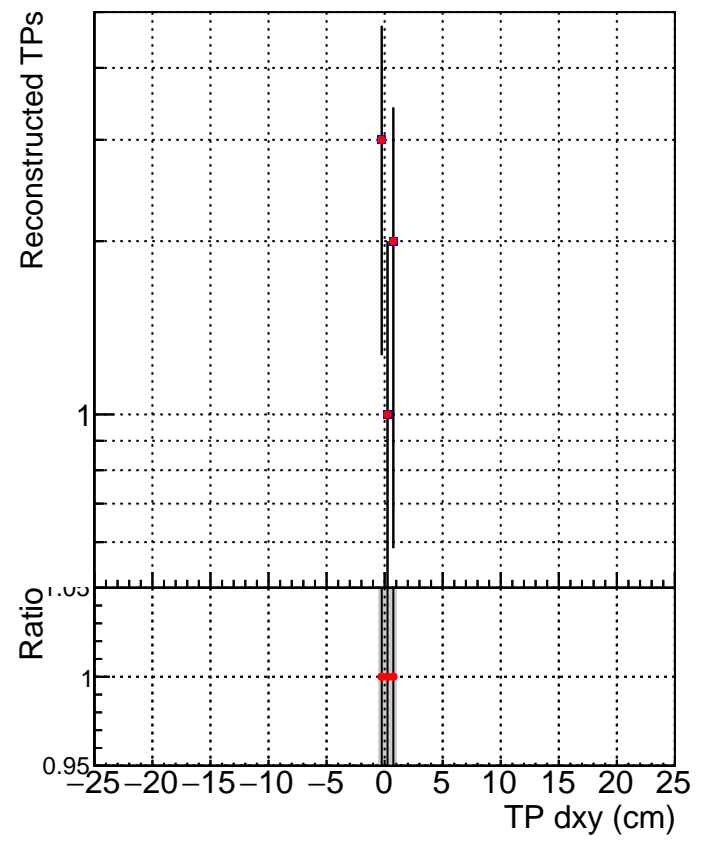

N of simulated tracks vs dxy

N of associated tracks (simToReco) vs dxy

N of simulated track

- SoftQCD_default
- SoftQCD_ckfPixelLessStep