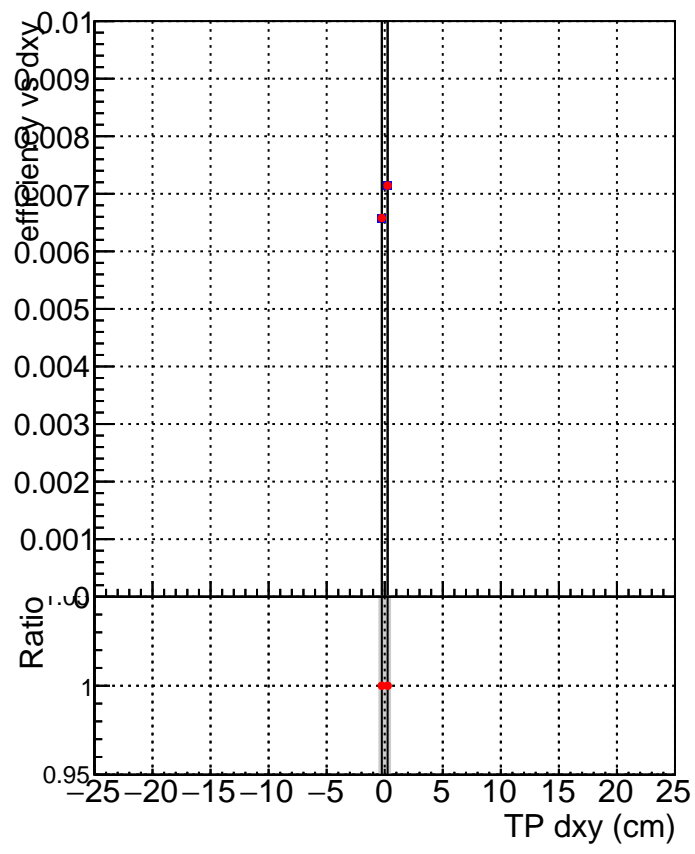

Efficiency vs Dxy

Efficiency vs Dz

Legend for Efficiency vs Dz plot:

- SoftQCD_default (Blue square)
- SoftQCD_ckfPixelLessStep (Red circle)