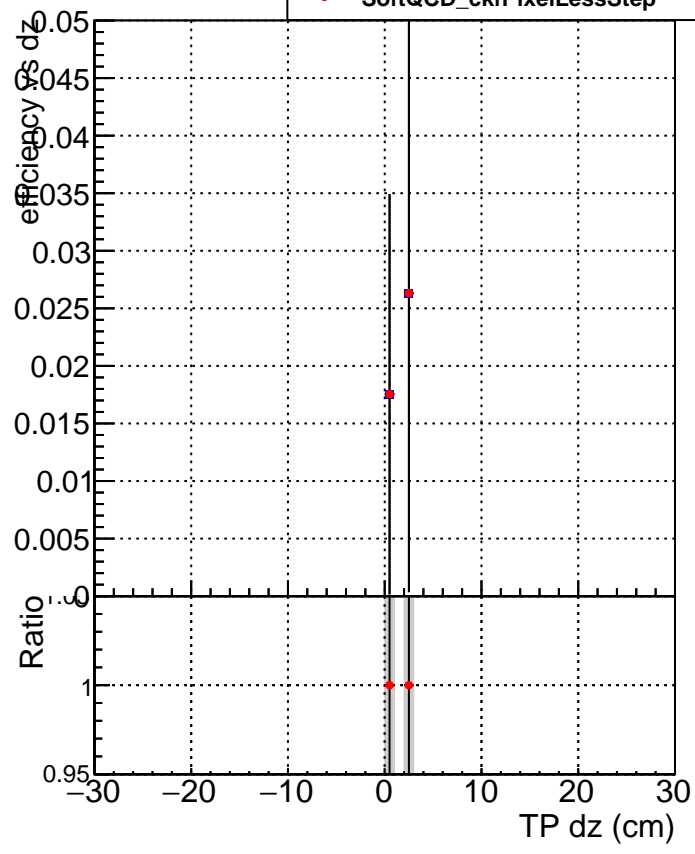

Efficiency vs Dxy

Efficiency vs Dz

Legend for Efficiency vs Dz plot:

- SoftQCD_default (Blue square)
- SoftQCD_ckfPixelLessStep (Red circle)