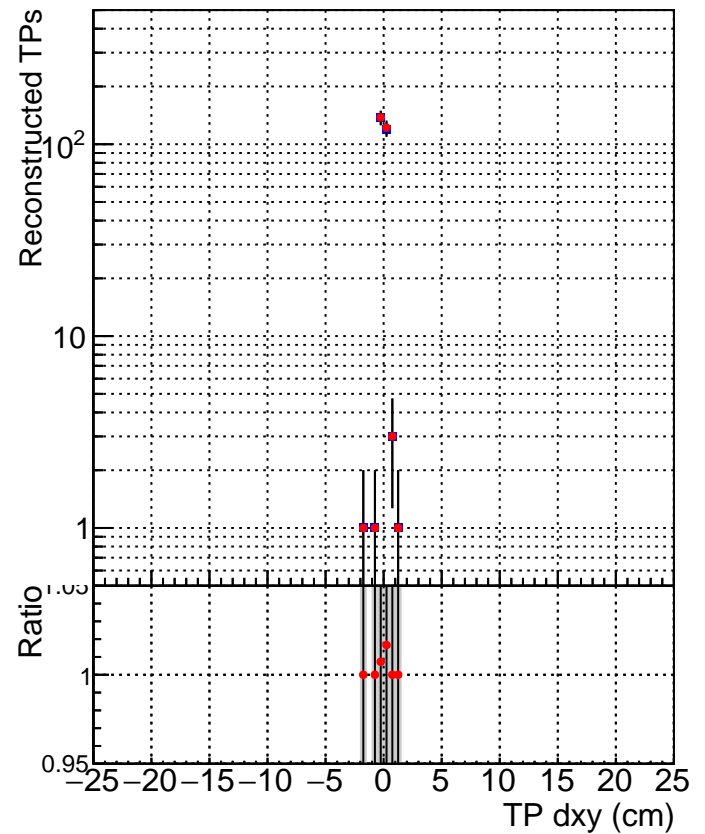

N of simulated tracks vs dxy**N of associated tracks (simToReco) vs dxy****N of simulated track**

- SoftQCD_default
- SoftQCD_ckfPixelLessStep