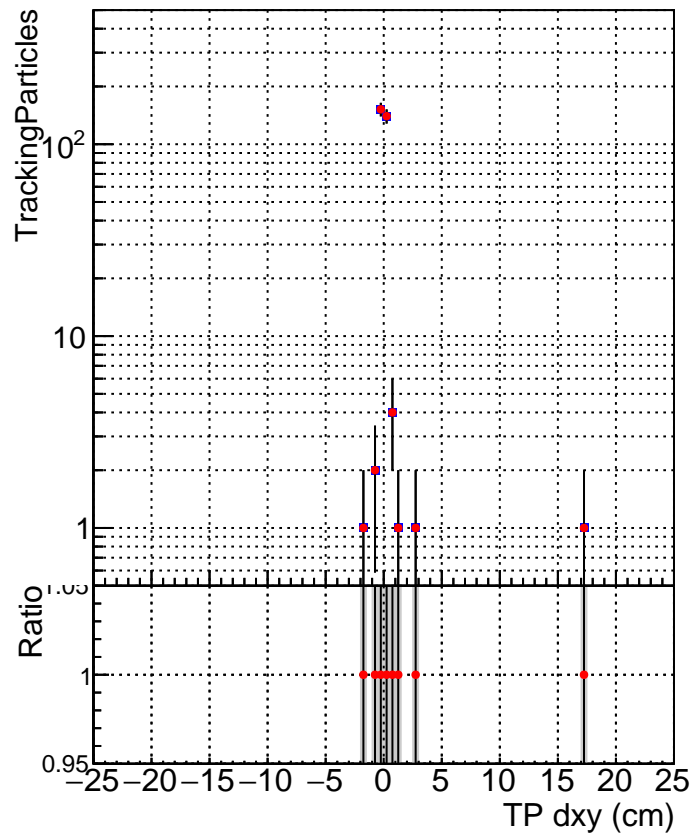

N of simulated tracks vs dxy**N of associated tracks (simToReco) vs dxy****N of simulated track**

- SoftQCD_default
- SoftQCD_ckfPixelLessStep