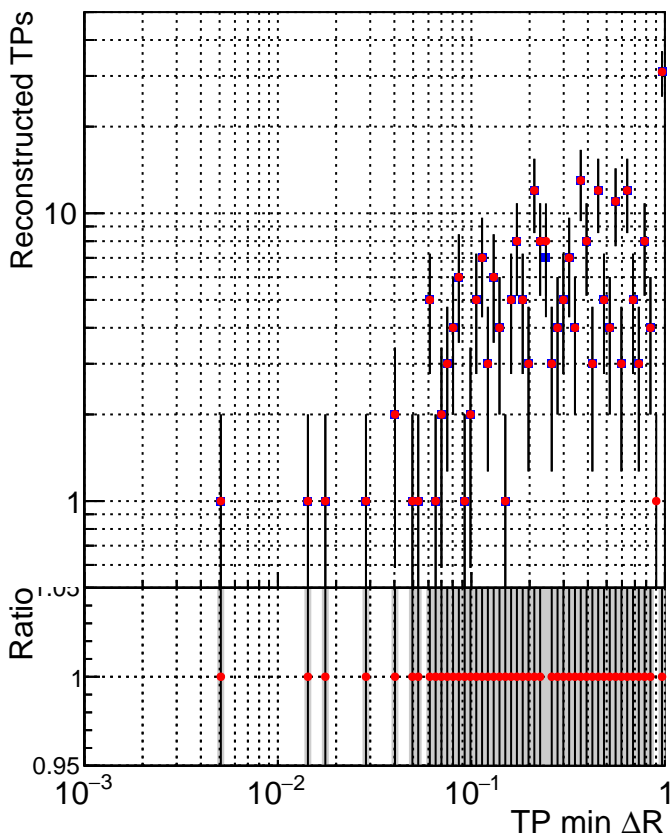

N of simulated tracks vs dR

N of associated tracks (simToReco) vs dR

N of simulated tracks

- SoftQCD_default
- SoftQCD_ckfPixelLessStep