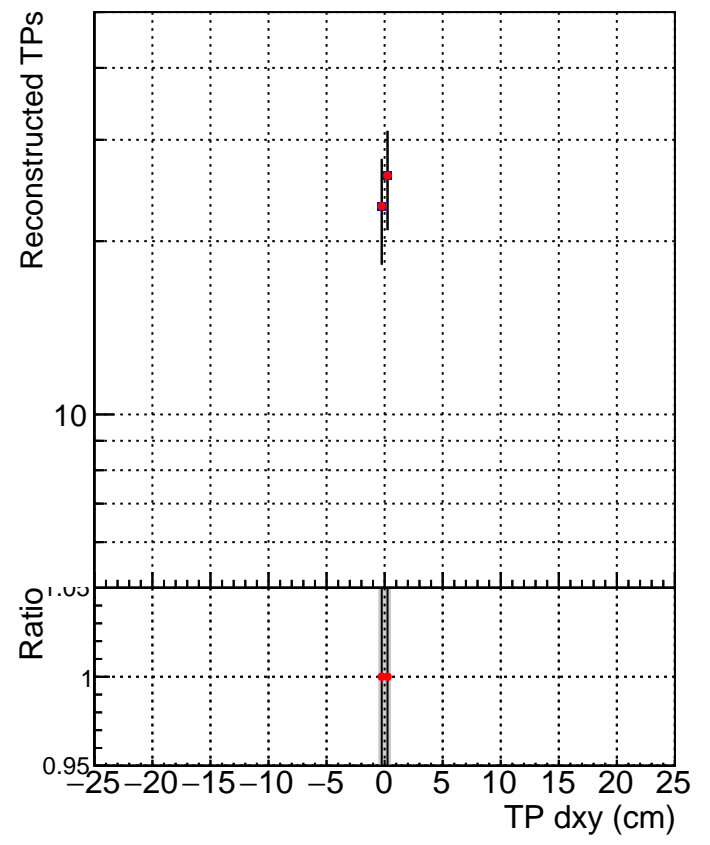

N of simulated tracks vs dxy

N of associated tracks (simToReco) vs dxy

N of simulated track

- SoftQCD_default
- SoftQCD_ckfPixelLessStep