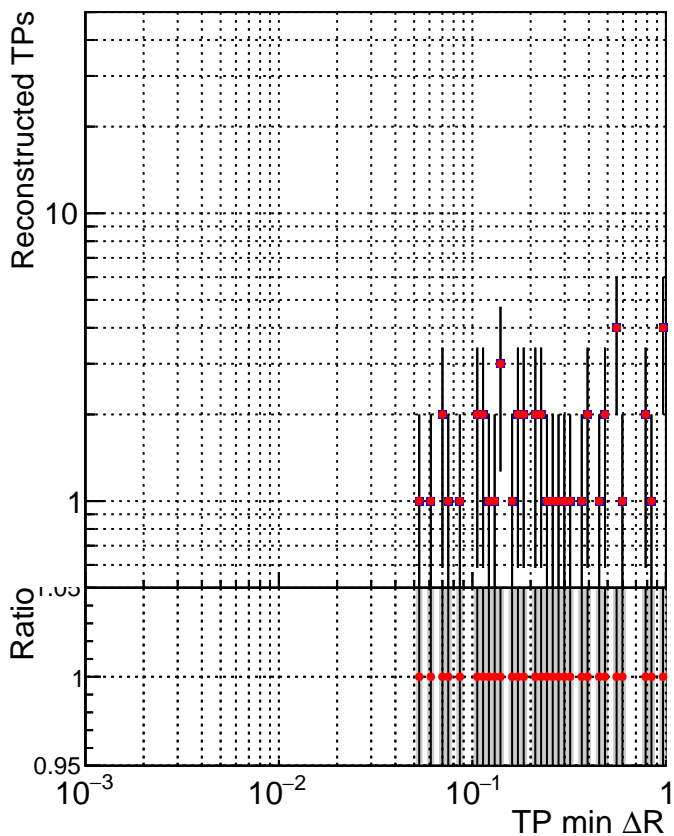

N of simulated tracks vs dR

N of associated tracks (simToReco) vs dR

N of simulated tracks

- SoftQCD_default
- SoftQCD_ckfPixelLessStep