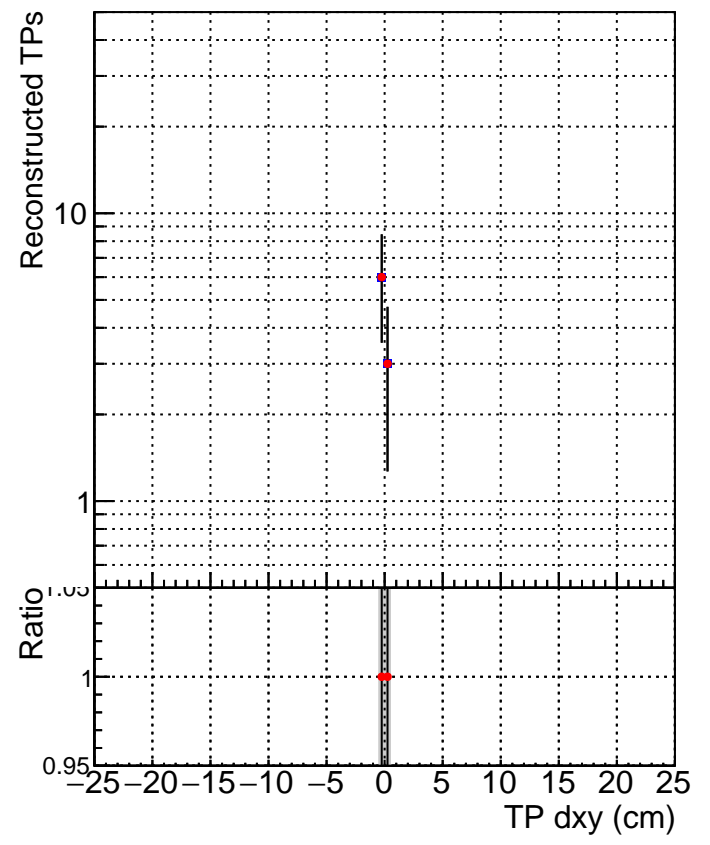

N of simulated tracks vs dxy

N of associated tracks (simToReco) vs dxy

N of simulated track

- SoftQCD_default
- SoftQCD_ckfPixelLessStep