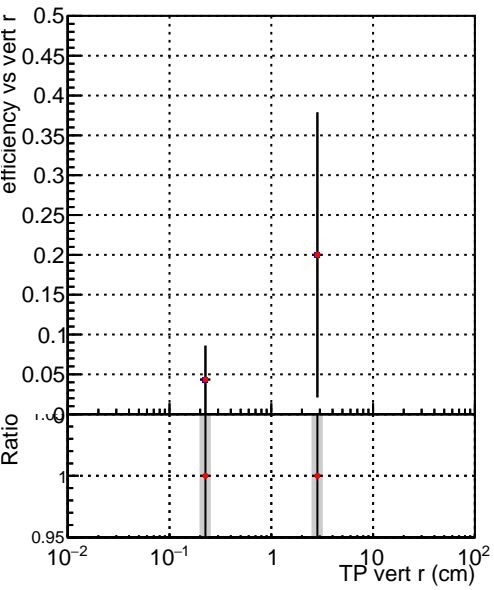

Efficiency vs vertpos

Efficiency vs vert z

- SoftQCD_default
- SoftQCD_ckfPixelLessStep

Efficiency vs. sim PV z