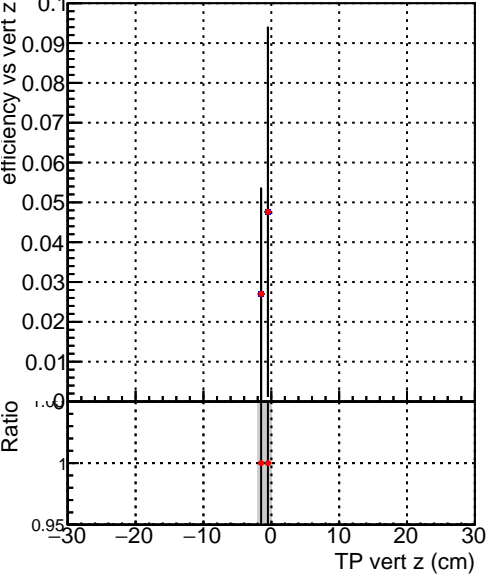

Efficiency vs vertpos

Efficiency vs vert z

- SoftQCD_default
- SoftQCD_ckfPixelLessStep

Efficiency vs. sim PV z