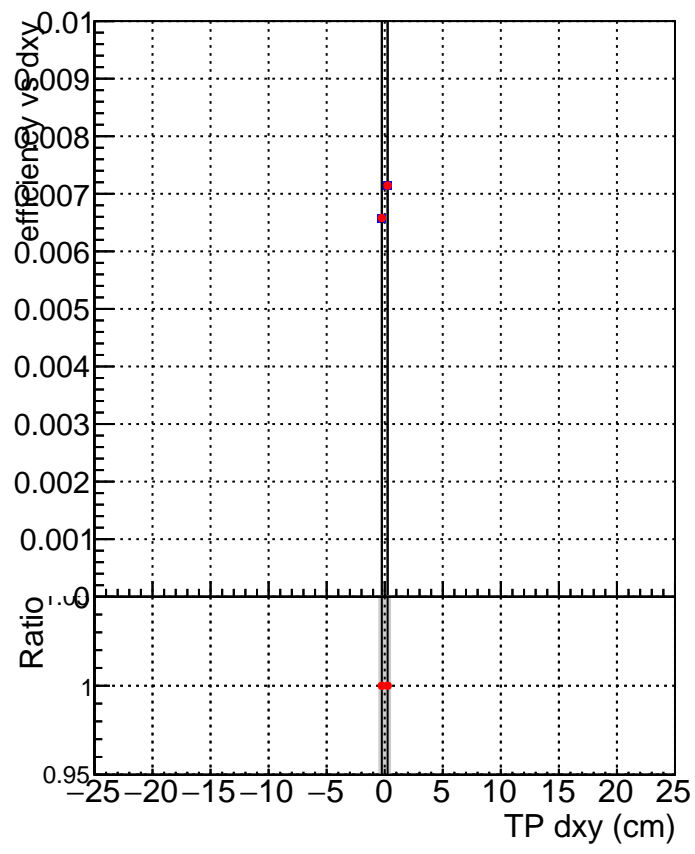

**Efficiency vs Dxy**

**Efficiency vs Dz**

Legend for both plots:

- SoftQCD\_default (blue square)
- SoftQCD\_ckfPixelLessStep (red circle)