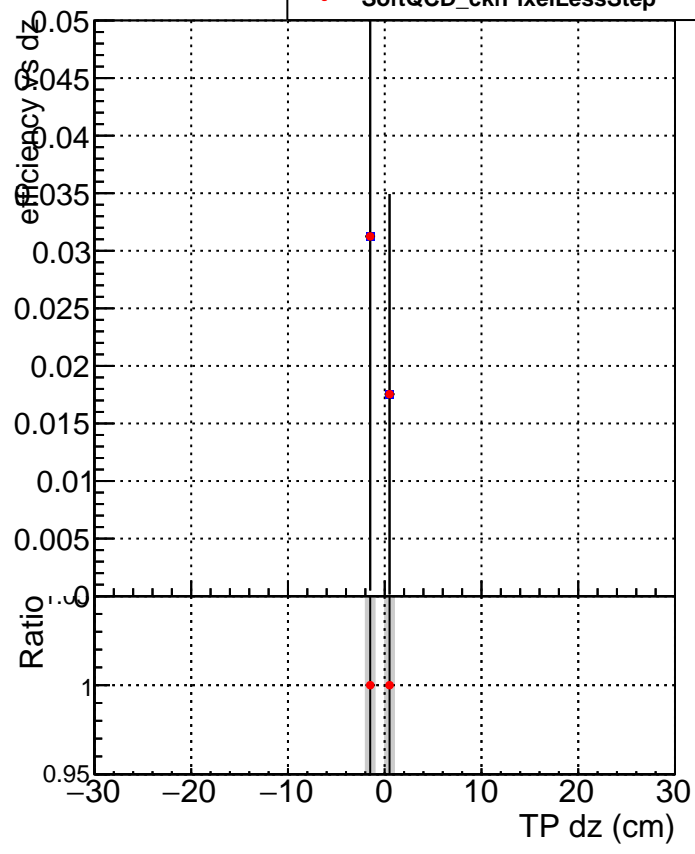

**Efficiency vs Dxy**

**Efficiency vs Dz**

Legend for both plots:

- SoftQCD\_default (blue square)
- SoftQCD\_ckfPixelLessStep (red circle)