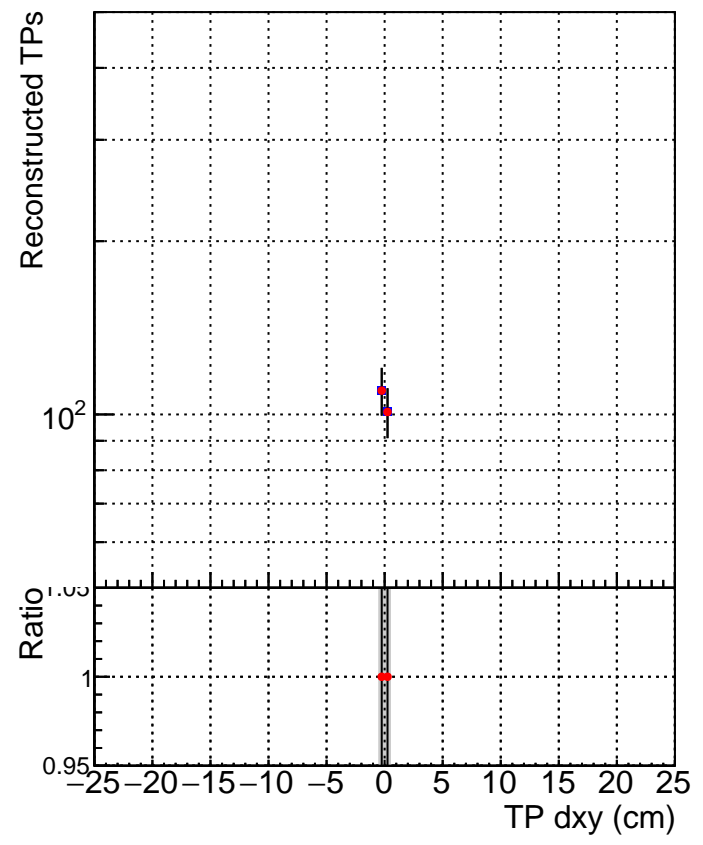

N of simulated tracks vs dxy

N of associated tracks (simToReco) vs dxy

N of simulated track

- SoftQCD_default
- SoftQCD_ckfPixelLessStep