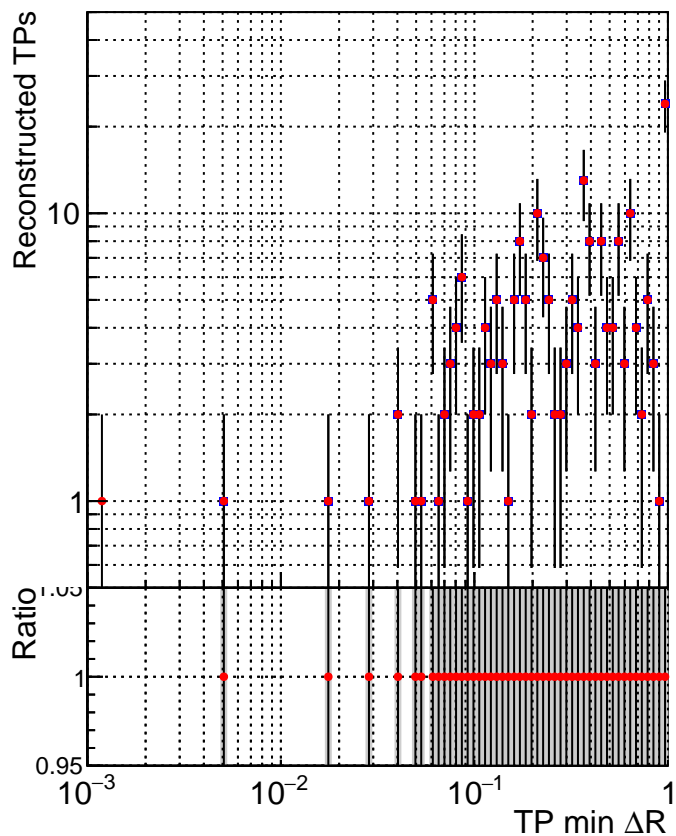

N of simulated tracks vs dR

N of associated tracks (simToReco) vs dR

N of simulated tracks

- SoftQCD_default
- SoftQCD_ckfPixelLessStep