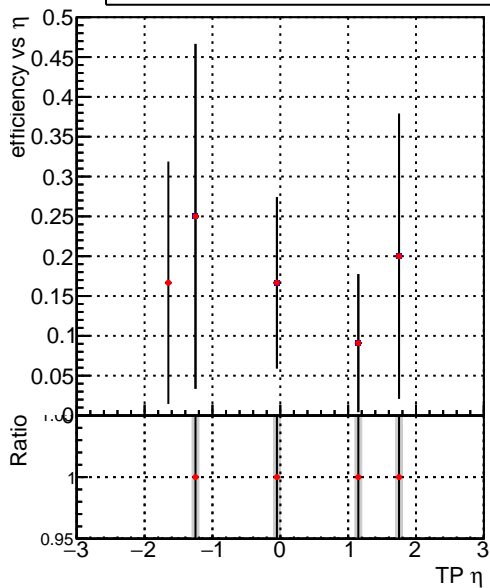

**Efficiency vs  $p_T$** 

Legend:

- SoftQCD\_default (blue square)
- SoftQCD\_ckfPixelLessStep (red dot)

**Efficiency vs  $\phi$** 