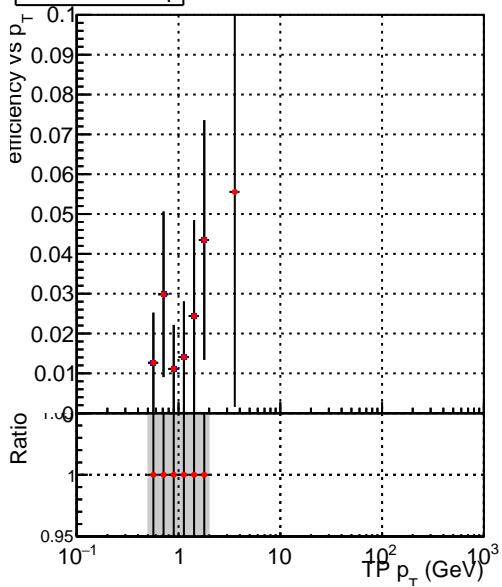

**Efficiency vs  $p_T$** 

Legend:

- SoftQCD\_default (blue square)
- SoftQCD\_ckfPixelLessStep (red dot)

**Efficiency vs  $\phi$** 