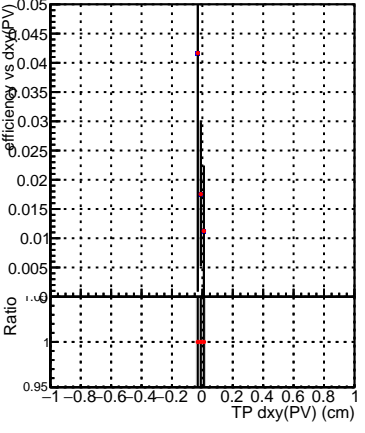

Efficiency vs Dxy(PV)

Efficiency vs Dxy(PV) - Legend: SoftQCD_default (blue square), SoftQCD_ckfPixelLessStep (red dot)

Efficiency vs Dz(PV)

Efficiency vs Dz(PV)