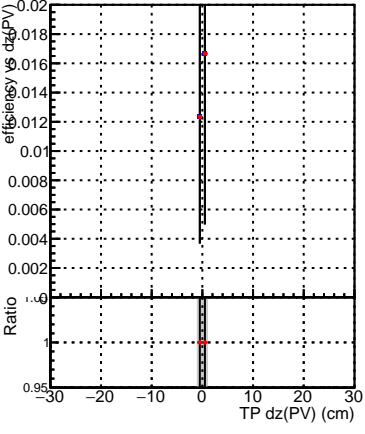

Efficiency vs Dxy(PV)

Efficiency vs Dxy(PV) - Legend: SoftQCD_default (blue square), SoftQCD_ckfPixelLessStep (red dot)

Efficiency vs Dz(PV)

Efficiency vs Dz(PV)