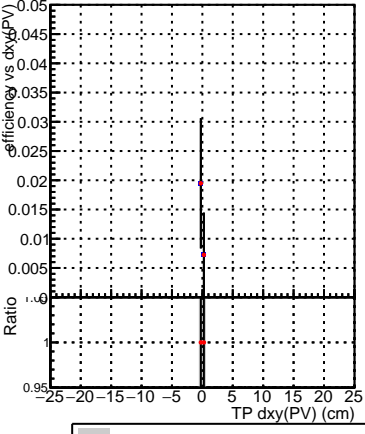

Efficiency vs Dxy(PV)

Efficiency vs Dxy(PV) - Legend: SoftQCD_default (blue square), SoftQCD_ckfPixelLessStep (red dot)

Efficiency vs Dz(PV)

Efficiency vs Dz(PV)