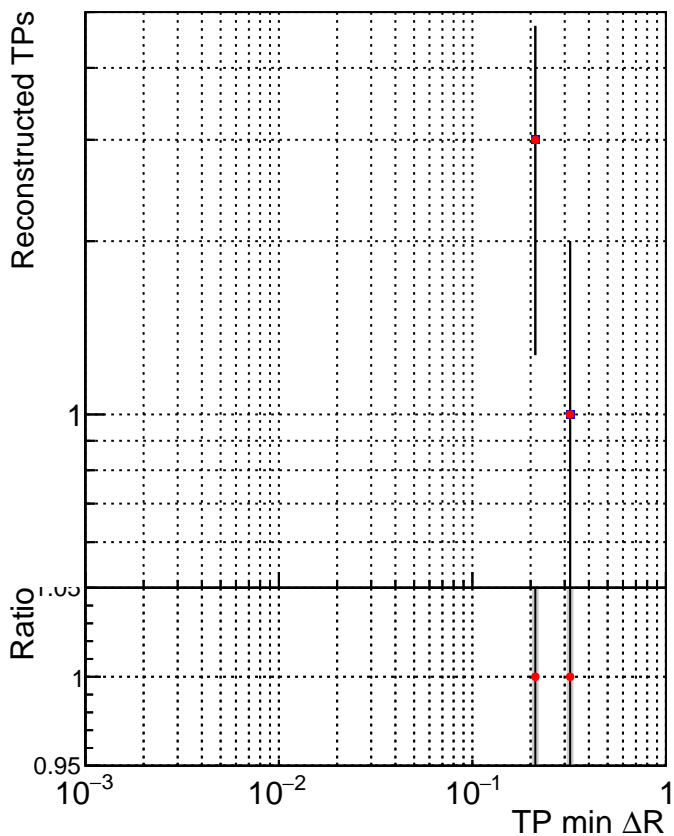

N of simulated tracks vs dR

N of associated tracks (simToReco) vs dR

N of simulated tracks

- SoftQCD_default
- SoftQCD_ckfPixelLessStep