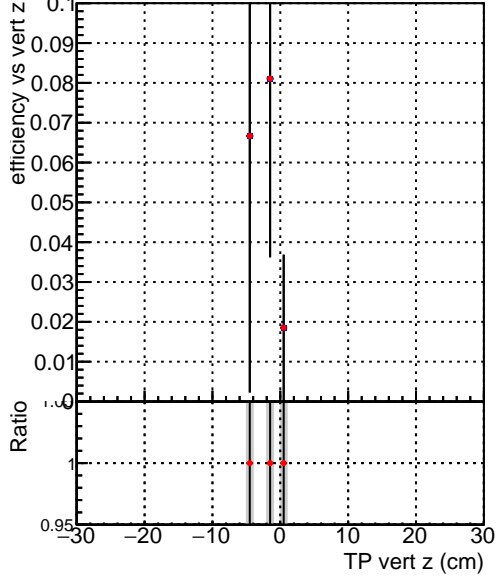

Efficiency vs vertpos

Legend: SoftQCD\_default (grey bar), SoftQCD\_ckfPixelLessStep (red dot)

Efficiency vs. sim PV z