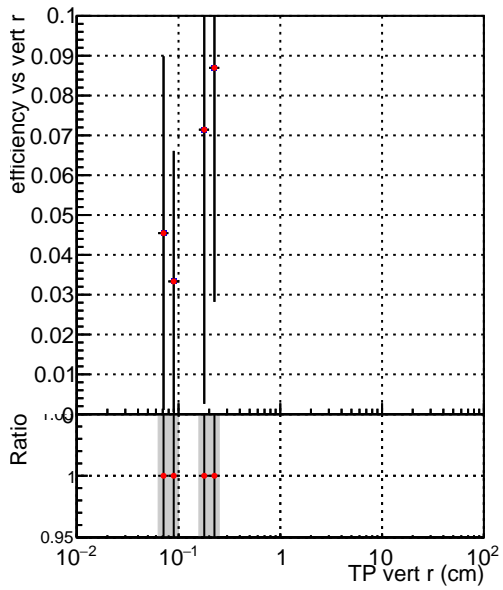

Efficiency vs vertpos

Legend: SoftQCD\_default (grey bar), SoftQCD\_ckfPixelLessStep (red dot)

Efficiency vs. sim PV z