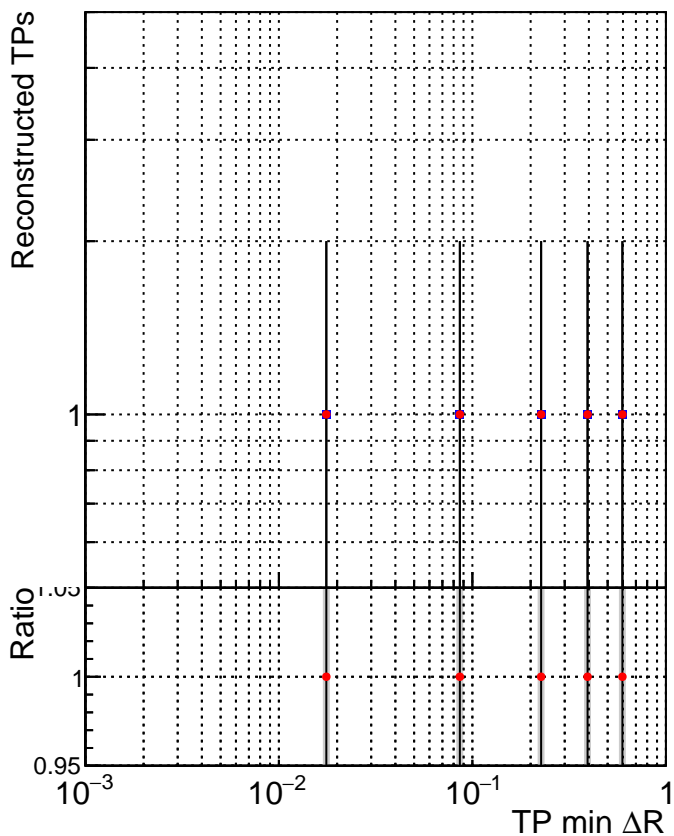

N of simulated tracks vs dR

N of associated tracks (simToReco) vs dR

N of simulated tracks

- SoftQCD_default
- SoftQCD_ckfPixelLessStep