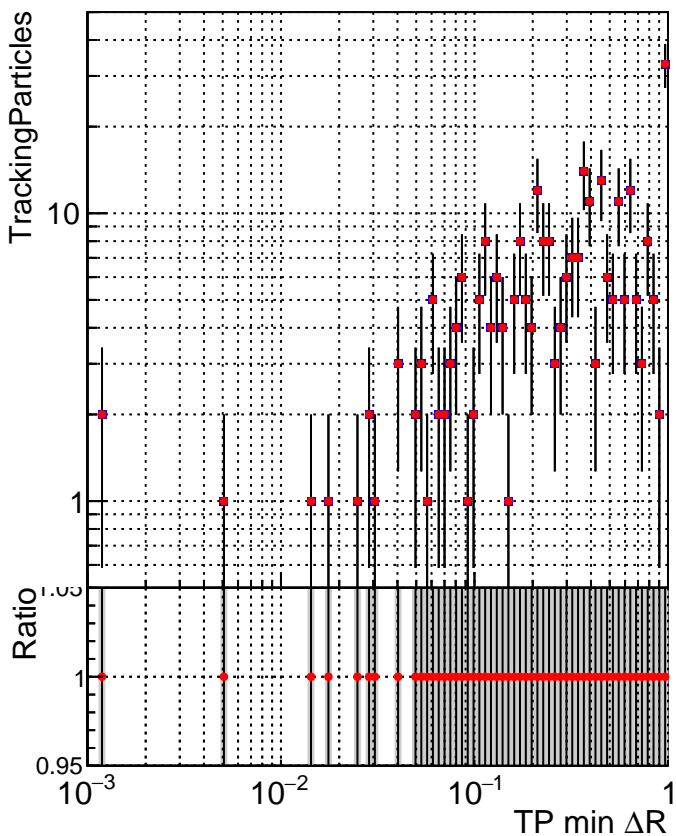

N of simulated tracks vs dR

N of associated tracks (simToReco) vs dR

N of simulated tracks

- SoftQCD\_default
- SoftQCD\_ckfPixelLessStep