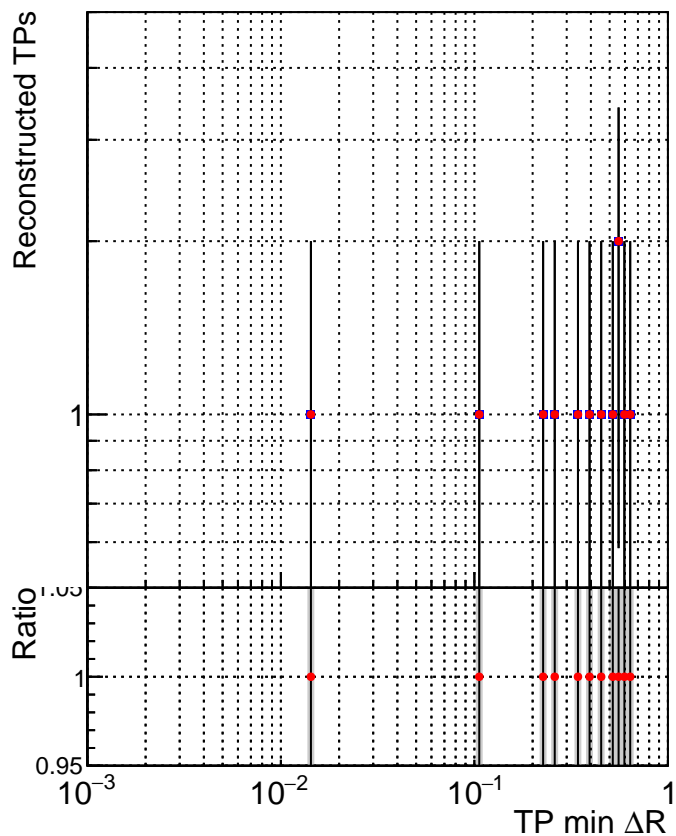

N of simulated tracks vs dR

N of associated tracks (simToReco) vs dR

N of simulated tracks

- SoftQCD\_default
- SoftQCD\_ckfPixelLessStep