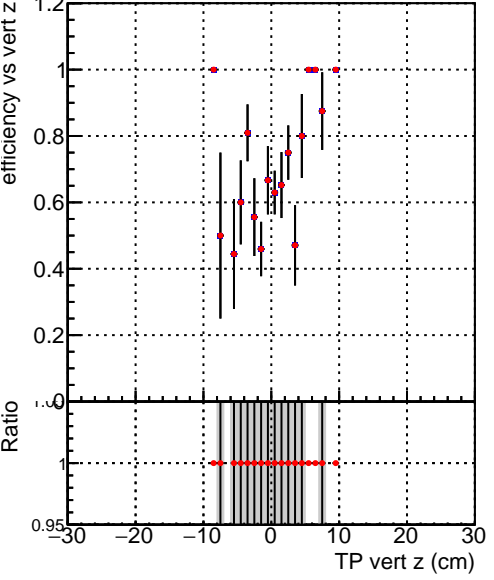

Efficiency vs vertpos

Legend: **SoftQCD_default** (blue square), **SoftQCD_ckfPixelLessStep** (red circle)

Efficiency vs. sim PV z