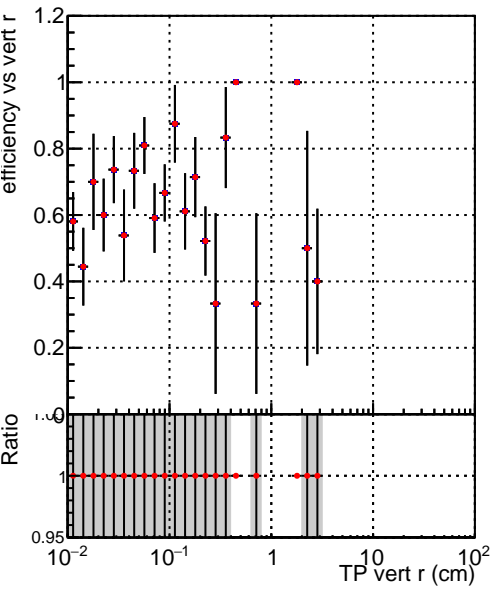

Efficiency vs vertpos

Legend: **SoftQCD_default** (blue square), **SoftQCD_ckfPixelLessStep** (red circle)

Efficiency vs. sim PV z