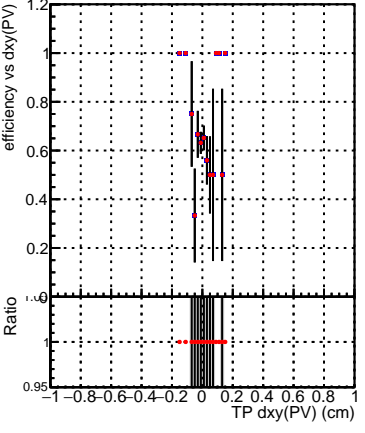

Efficiency vs Dxy(PV)

Efficiency vs Dxy(PV) - Legend: SoftQCD_default (black square), SoftQCD_ckfPixelLessStep (red square)

Efficiency vs Dz(PV)

Efficiency vs Dz(PV)