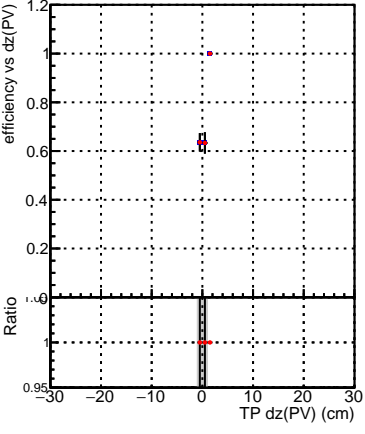

Efficiency vs Dxy(PV)

Efficiency vs Dxy(PV) - Legend: SoftQCD_default (black square), SoftQCD_ckfPixelLessStep (red square)

Efficiency vs Dz(PV)

Efficiency vs Dz(PV)