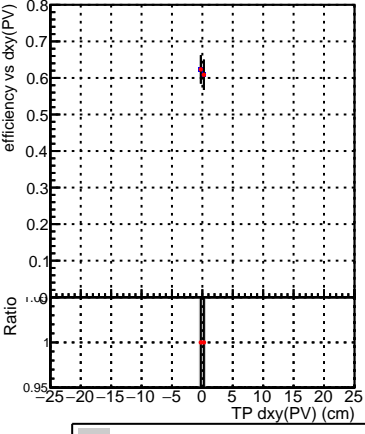

Efficiency vs Dxy(PV)

Efficiency vs Dxy(PV) - Legend: SoftQCD_default (black square), SoftQCD_ckfPixelLessStep (red square)

Efficiency vs Dz(PV)

Efficiency vs Dz(PV)