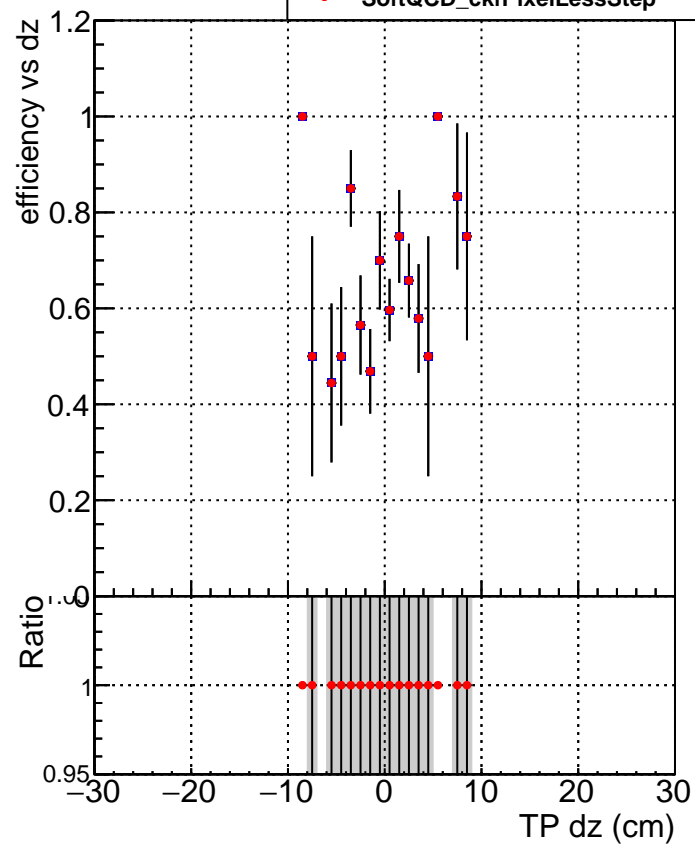

Efficiency vs Dxy

Efficiency vs Dz

Legend for the Efficiency vs Dz plot:

- SoftQCD_default (represented by a grey square)
- SoftQCD_ckfPixelLessStep (represented by a red square)