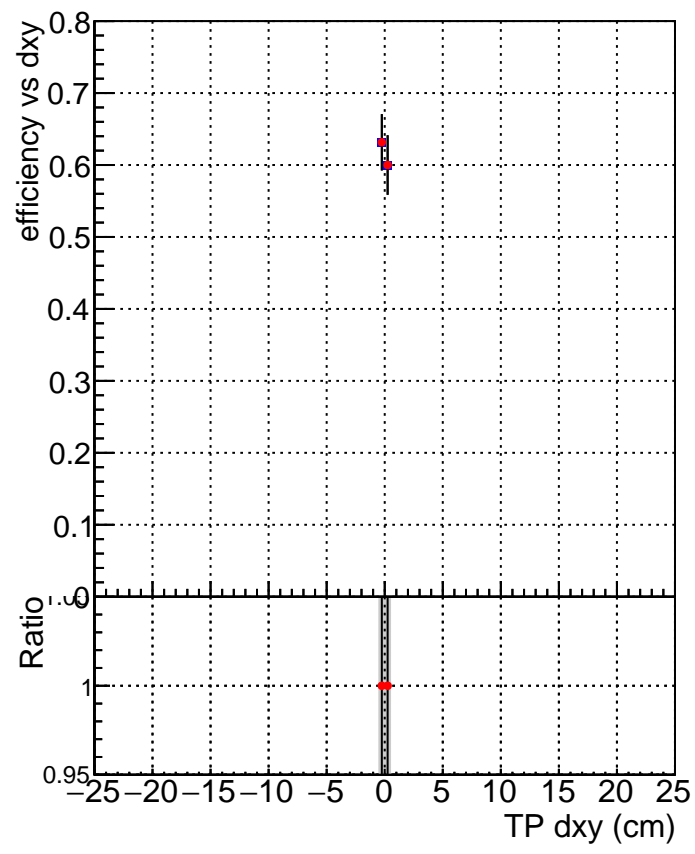

Efficiency vs Dxy

Efficiency vs Dz

Legend for the Efficiency vs Dz plot:

- SoftQCD_default (represented by a grey square)
- SoftQCD_ckfPixelLessStep (represented by a red square)