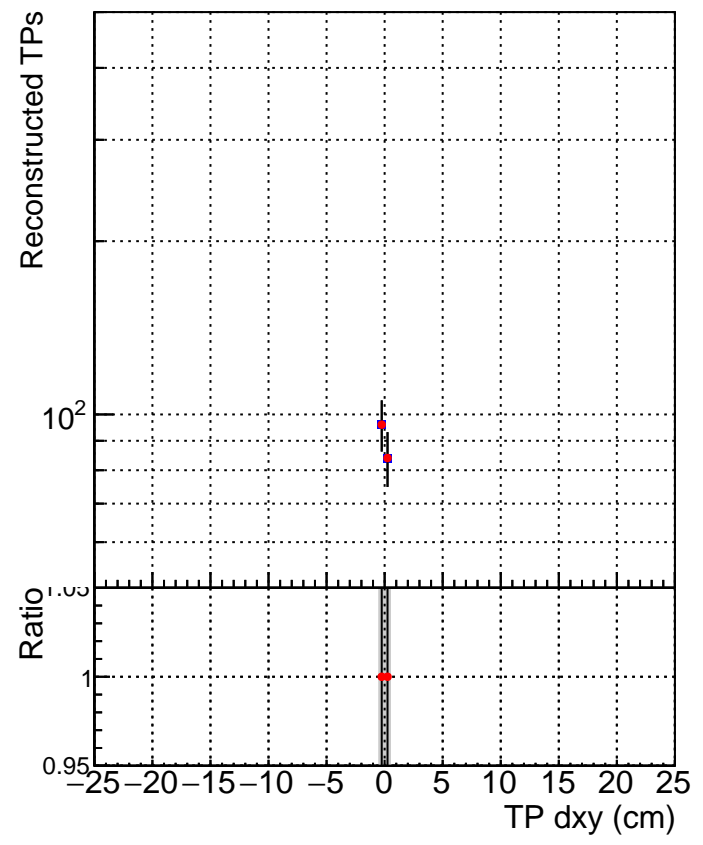

N of simulated tracks vs dxy

N of associated tracks (simToReco) vs dxy

N of simulated track

- SoftQCD_default
- SoftQCD_ckfPixelLessStep