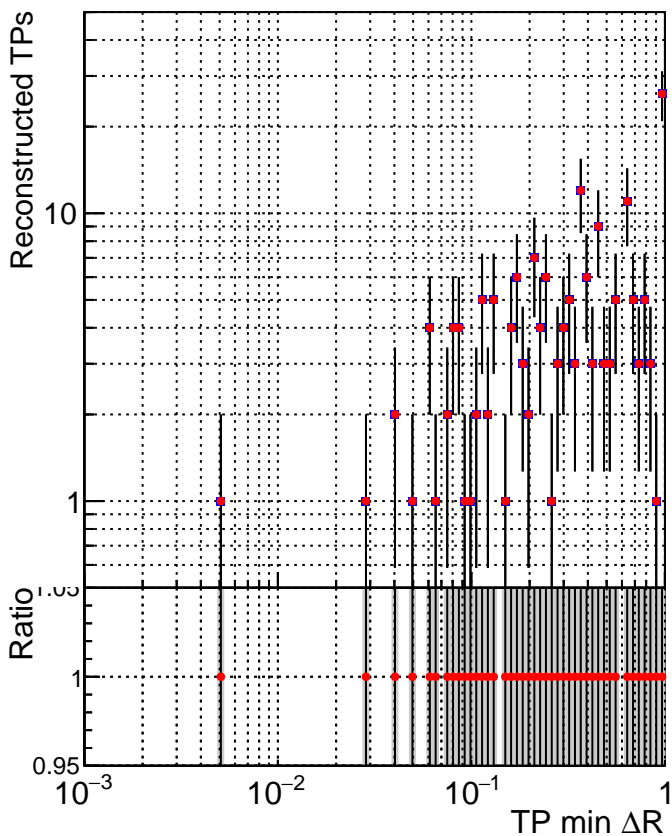

N of simulated tracks vs dR

N of associated tracks (simToReco) vs dR

N of simulated tracks

- SoftQCD_default
- SoftQCD_ckfPixelLessStep