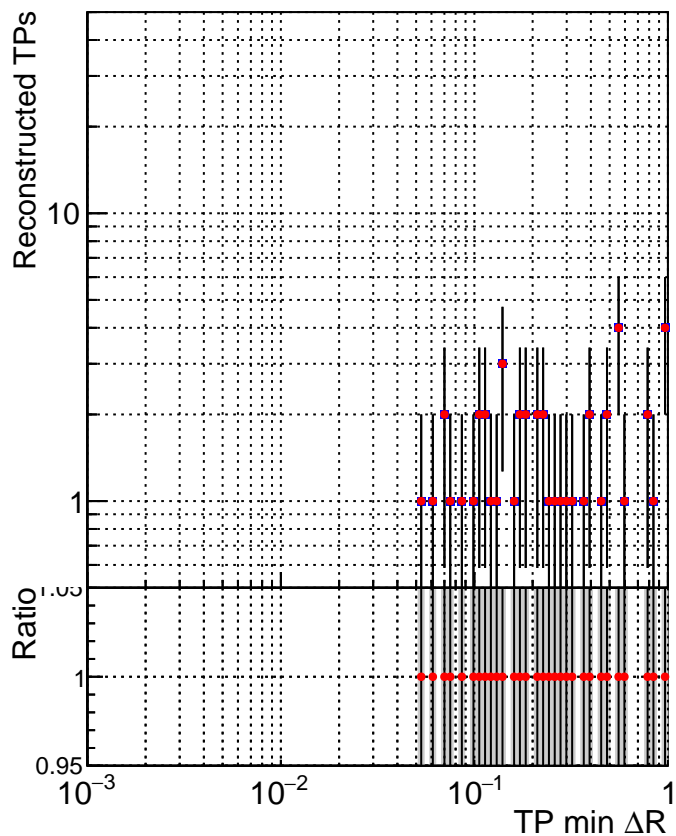

N of simulated tracks vs dR

N of associated tracks (simToReco) vs dR

N of simulated tracks

- SoftQCD\_default
- SoftQCD\_ckfPixelLessStep