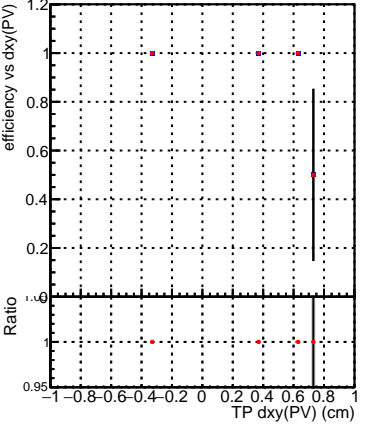

Efficiency vs Dxy(PV)

Legend for Efficiency vs Dxy(PV):

- SoftQCD_default (black square)
- SoftQCD_ckfPixelLessStep (red square)

Efficiency vs Dz(PV)

Efficiency vs Dz(PV)