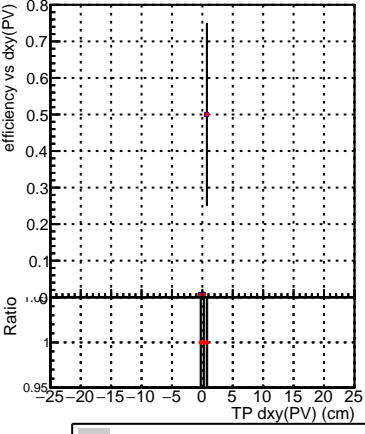

Efficiency vs Dxy(PV)

Legend for Efficiency vs Dxy(PV):

- SoftQCD_default (black square)
- SoftQCD_ckfPixelLessStep (red square)

Efficiency vs Dz(PV)

Efficiency vs Dz(PV)