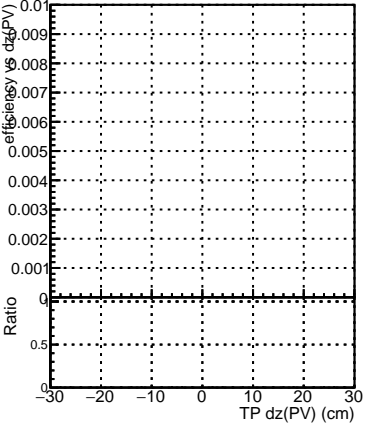

Efficiency vs Dxy(PV)

Legend for Efficiency vs Dxy(PV):

- SoftQCD_default (black square)
- SoftQCD_ckfPixelLessStep (red square)

Efficiency vs Dz(PV)

Efficiency vs Dz(PV)