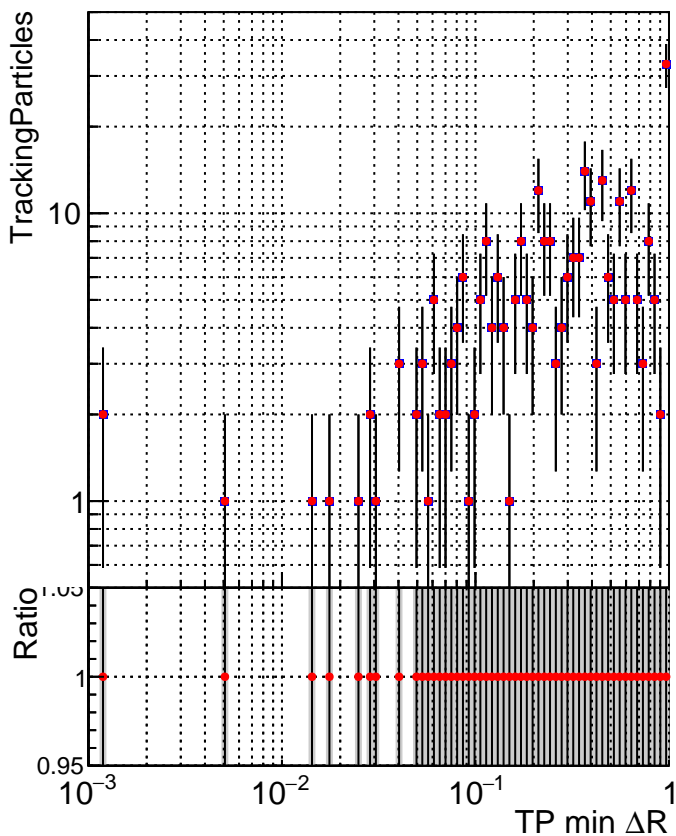

N of simulated tracks vs dR

N of associated tracks (simToReco) vs dR

N of simulated tracks

- SoftQCD_default
- SoftQCD_ckfPixelLessStep