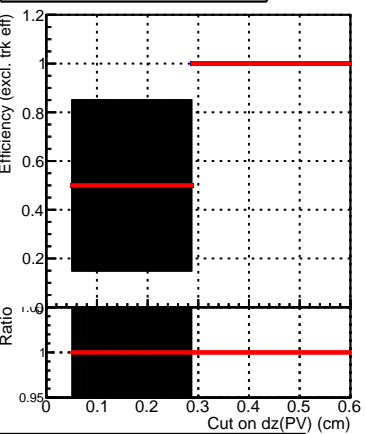

Efficiency vs. dz (PV)

Efficiency (tracking eff factorized out) vs. dz (PV)

SoftQCD_default (blue line with square marker)
SoftQCD_ckfPixelLessStep (red line with square marker)