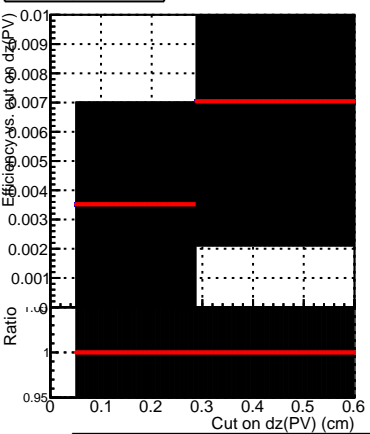

Efficiency vs. dz (PV)

Efficiency (tracking eff factorized out) vs. dz (PV)

SoftQCD_default (blue line with square marker)
SoftQCD_ckfPixelLessStep (red line with square marker)