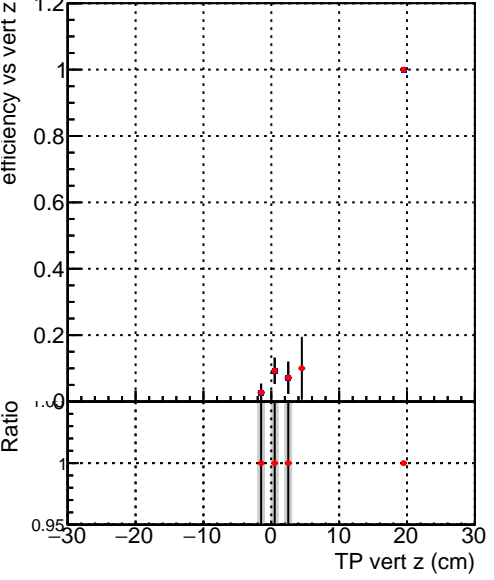

Efficiency vs vertpos

Efficiency vs vert z

Legend: **SoftQCD_default** (blue square), **SoftQCD_ckfPixelLessStep** (red diamond)

Efficiency vs. sim PV z