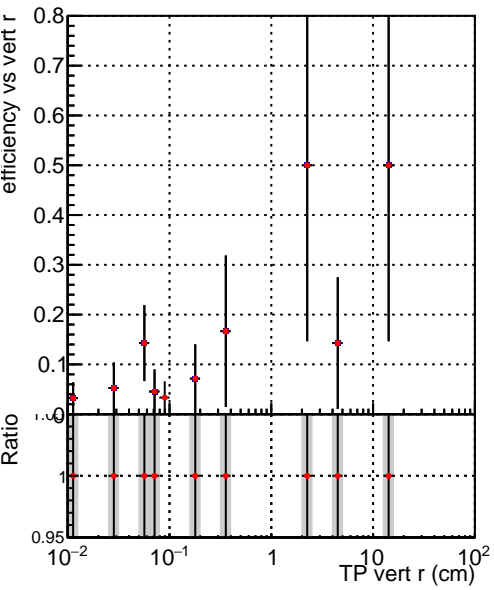

Efficiency vs vertpos

Efficiency vs vert z

Legend: **SoftQCD_default** (blue square), **SoftQCD_ckfPixelLessStep** (red diamond)

Efficiency vs. sim PV z