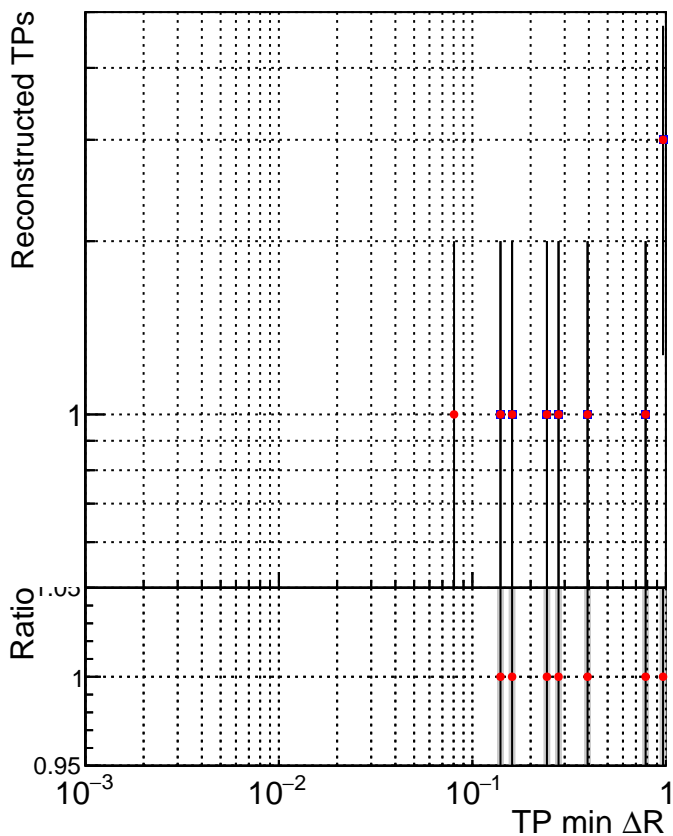

N of simulated tracks vs dR

N of associated tracks (simToReco) vs dR

N of simulated tracks

- SoftQCD\_default
- SoftQCD\_ckfPixelLessStep