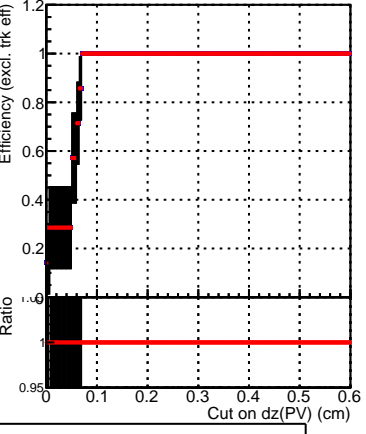

Efficiency vs. dz (PV)

Efficiency (tracking eff factorized out) vs. dz (PV)

Legend:

- SoftQCD_default (black line with square markers)
- SoftQCD_ckfPixelLessStep (red line with circle markers)