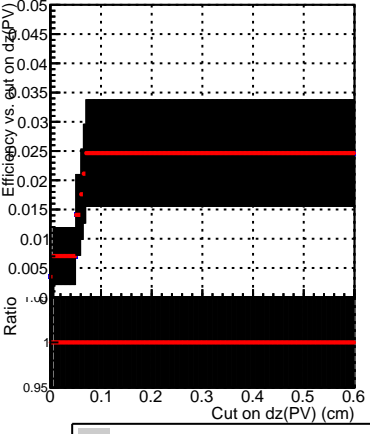

Efficiency vs. dz (PV)

Efficiency (tracking eff factorized out) vs. dz (PV)

Legend:

- SoftQCD_default (black line with square markers)
- SoftQCD_ckfPixelLessStep (red line with circle markers)