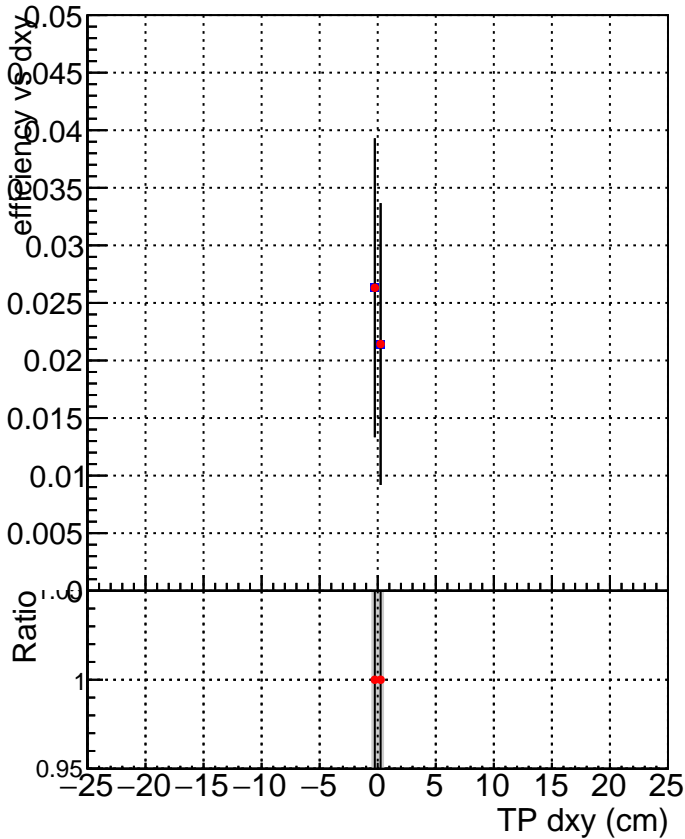

Efficiency vs Dxy

Efficiency vs Dz

Legend for Efficiency vs Dz plot:

- SoftQCD_default (grey bar)
- SoftQCD_ckfPixelLessStep (red dot)