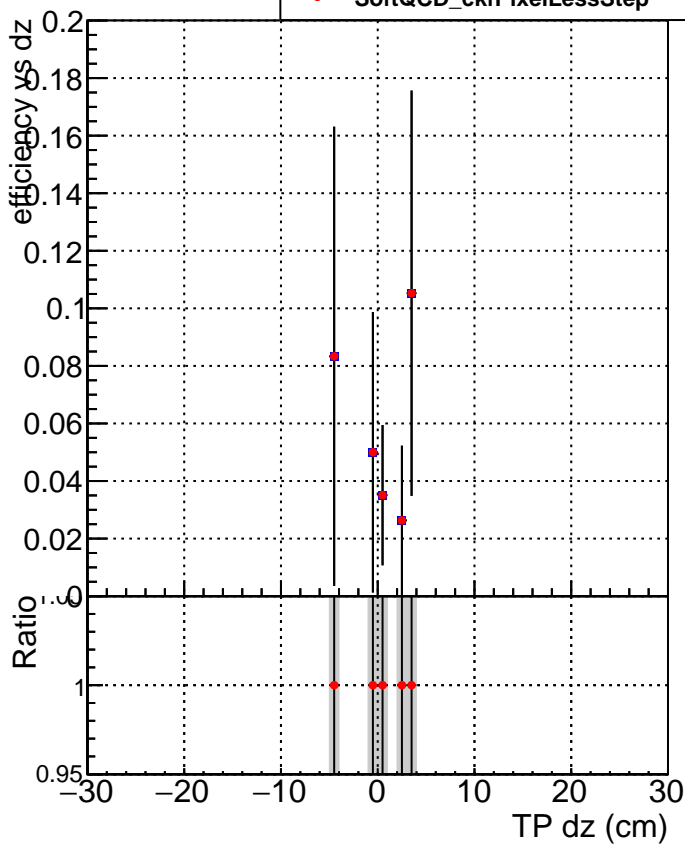

Efficiency vs Dxy

Efficiency vs Dz

Legend for Efficiency vs Dz plot:

- SoftQCD_default (grey bar)
- SoftQCD_ckfPixelLessStep (red dot)