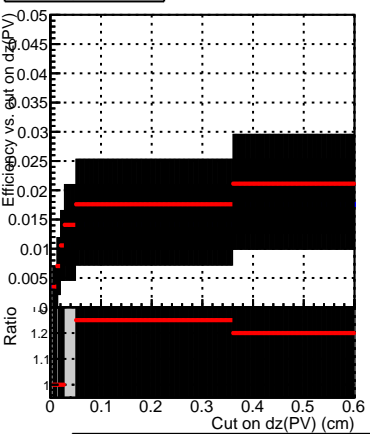

Efficiency vs. dz (PV)

Efficiency (tracking eff factorized out) vs. dz (PV)

Legend:  
SoftQCD\_default (grey bar, blue line)  
SoftQCD\_ckfPixelLessStep (black bar, red line)