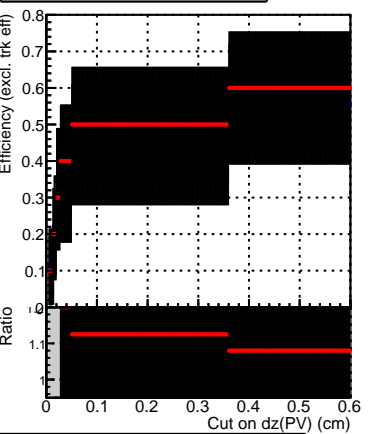

Efficiency vs. dz (PV)

Efficiency (tracking eff factorized out) vs. dz (PV)

Legend:  
SoftQCD\_default (grey bar, blue line)  
SoftQCD\_ckfPixelLessStep (black bar, red line)