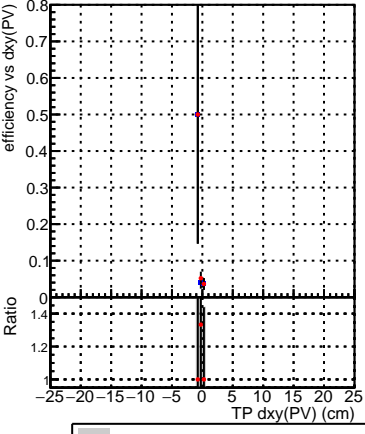

Efficiency vs Dxy(PV)

Efficiency vs Dxy(PV) - Legend: SoftQCD\_default (blue square), SoftQCD\_ckfPixelLessStep (red circle)

Efficiency vs Dz(PV)

Efficiency vs Dz(PV)