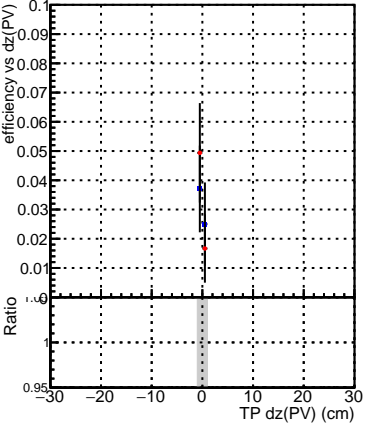

Efficiency vs Dxy(PV)

Efficiency vs Dxy(PV) - Legend: SoftQCD\_default (blue square), SoftQCD\_ckfPixelLessStep (red circle)

Efficiency vs Dz(PV)

Efficiency vs Dz(PV)