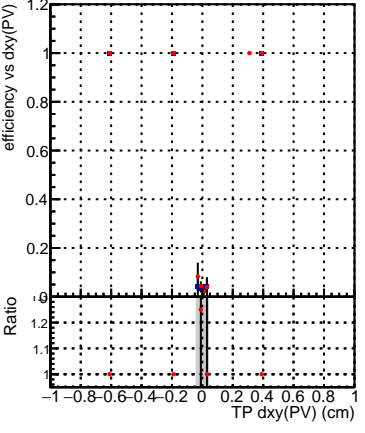

Efficiency vs Dxy(PV)

Efficiency vs Dxy(PV) - Legend: SoftQCD\_default (blue square), SoftQCD\_ckfPixelLessStep (red circle)

Efficiency vs Dz(PV)

Efficiency vs Dz(PV)