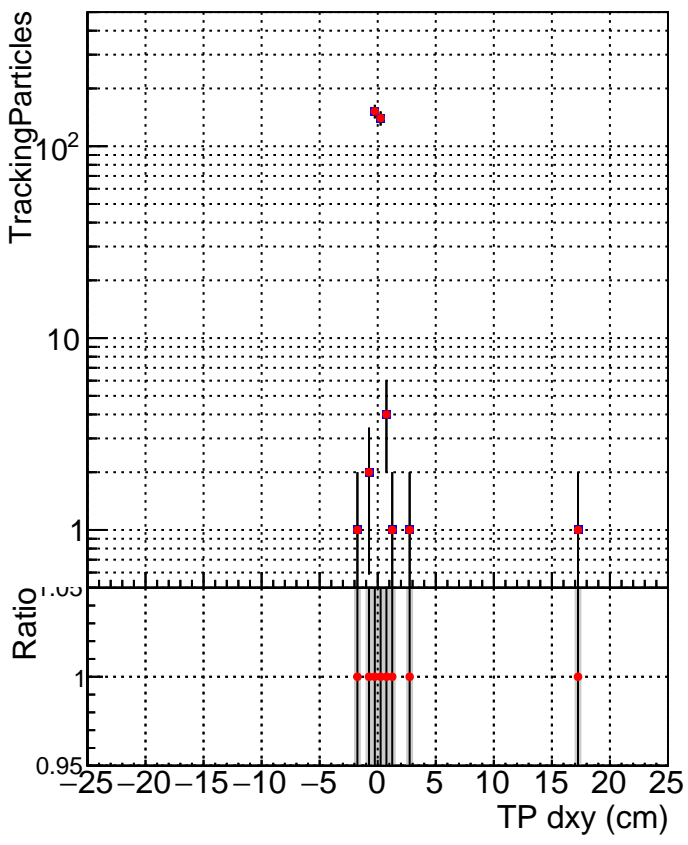

N of simulated tracks vs dxy

N of associated tracks (simToReco) vs dxy

N of simulated track

- SoftQCD_default
- SoftQCD_ckfPixelLessStep