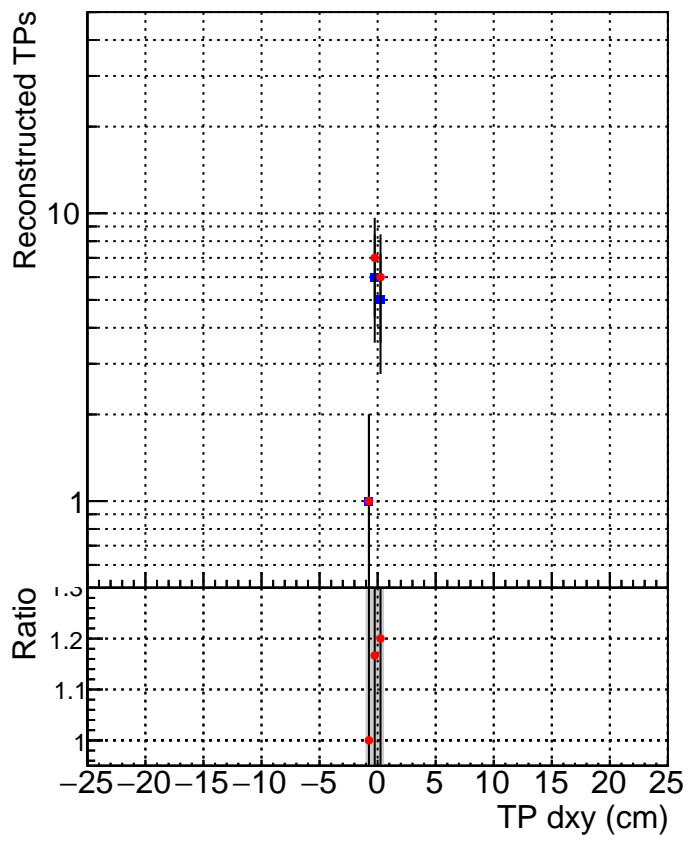

N of simulated tracks vs dxy

N of associated tracks (simToReco) vs dxy

N of simulated track

- SoftQCD_default
- SoftQCD_ckfPixelLessStep