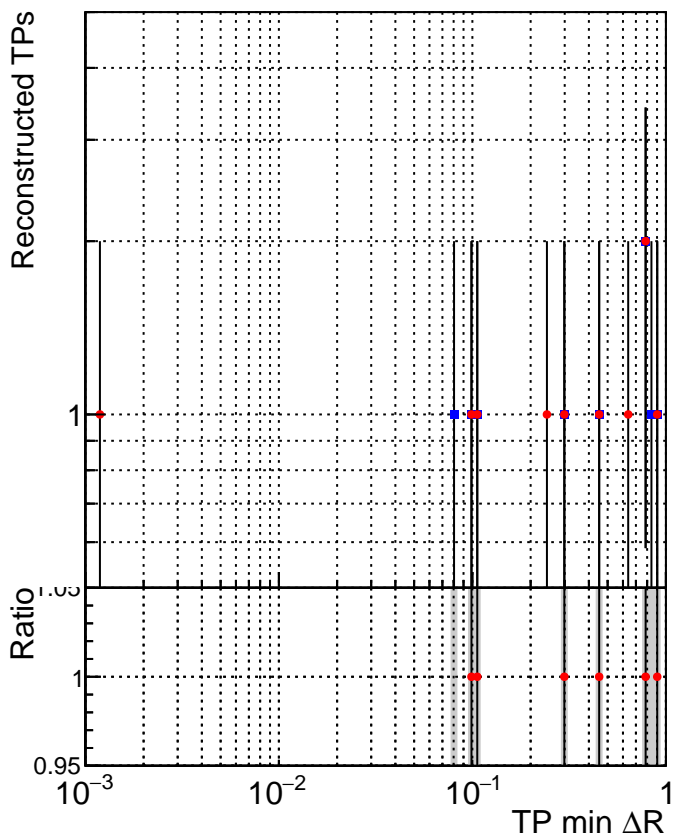

N of simulated tracks vs dR

N of associated tracks (simToReco) vs dR

N of simulated tracks

- SoftQCD\_default
- SoftQCD\_ckfPixelLessStep