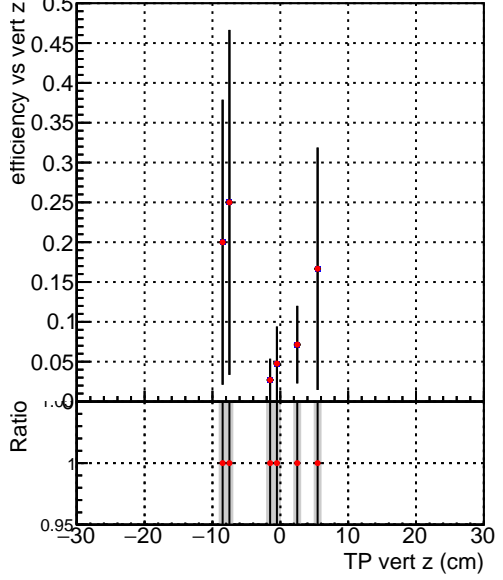

Efficiency vs vertpos

Efficiency vs TP vert z (cm)

- SoftQCD_default
- SoftQCD_ckfPixelLessStep

Efficiency vs. sim PV z