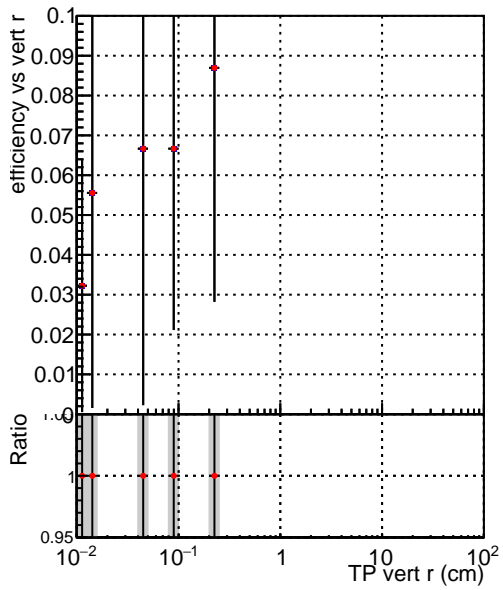

Efficiency vs vertpos

Efficiency vs TP vert z (cm)

- SoftQCD_default
- SoftQCD_ckfPixelLessStep

Efficiency vs. sim PV z