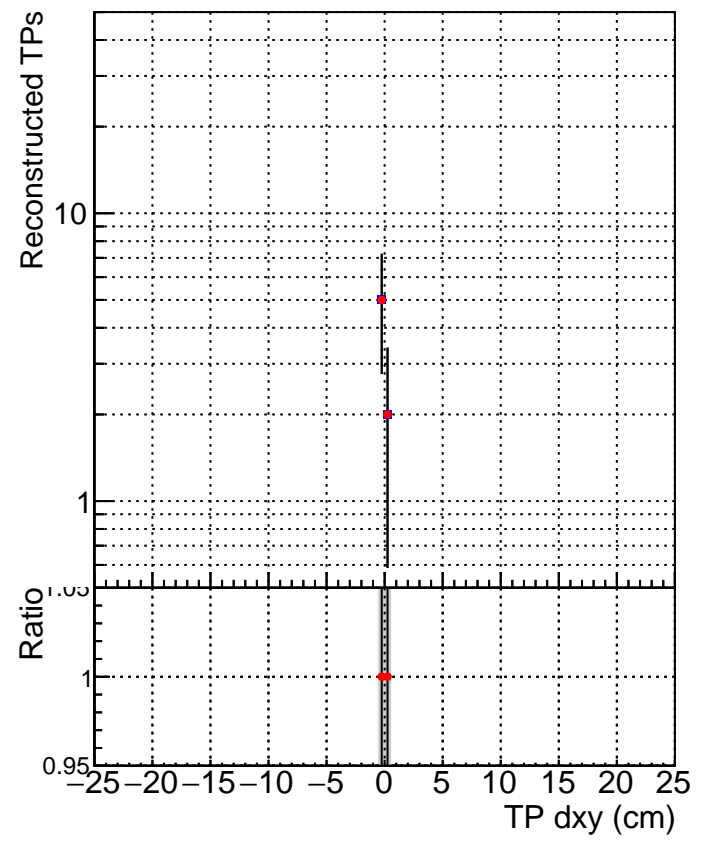

N of simulated tracks vs dxy

N of associated tracks (simToReco) vs dxy

N of simulated track

— SoftQCD_default
— SoftQCD_ckfPixelLessStep