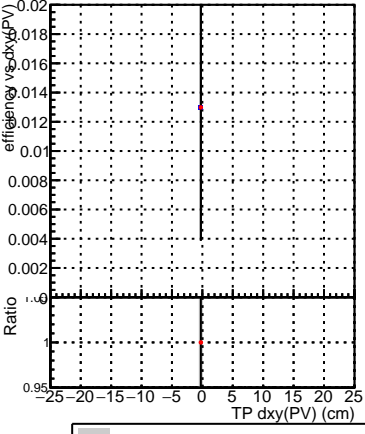

Efficiency vs Dxy(PV)

Efficiency vs Dxy(PV) - Legend: SoftQCD_default (blue square), SoftQCD_ckfPixelLessStep (red circle)

Efficiency vs Dz(PV)

Efficiency vs Dz(PV)