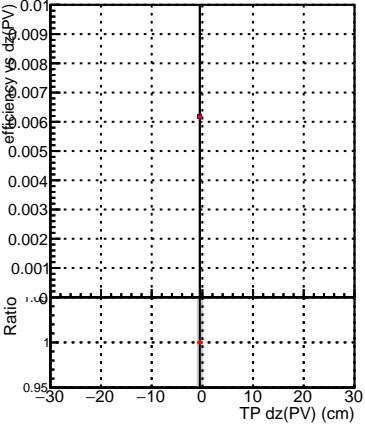

Efficiency vs Dxy(PV)

Efficiency vs Dxy(PV) - Legend: SoftQCD_default (blue square), SoftQCD_ckfPixelLessStep (red circle)

Efficiency vs Dz(PV)

Efficiency vs Dz(PV)