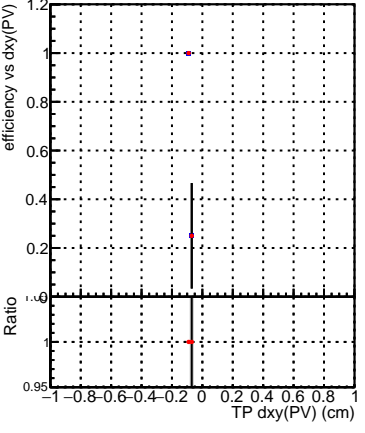

Efficiency vs Dxy(PV)

Efficiency vs Dxy(PV) - Legend: SoftQCD_default (blue square), SoftQCD_ckfPixelLessStep (red circle)

Efficiency vs Dz(PV)

Efficiency vs Dz(PV)