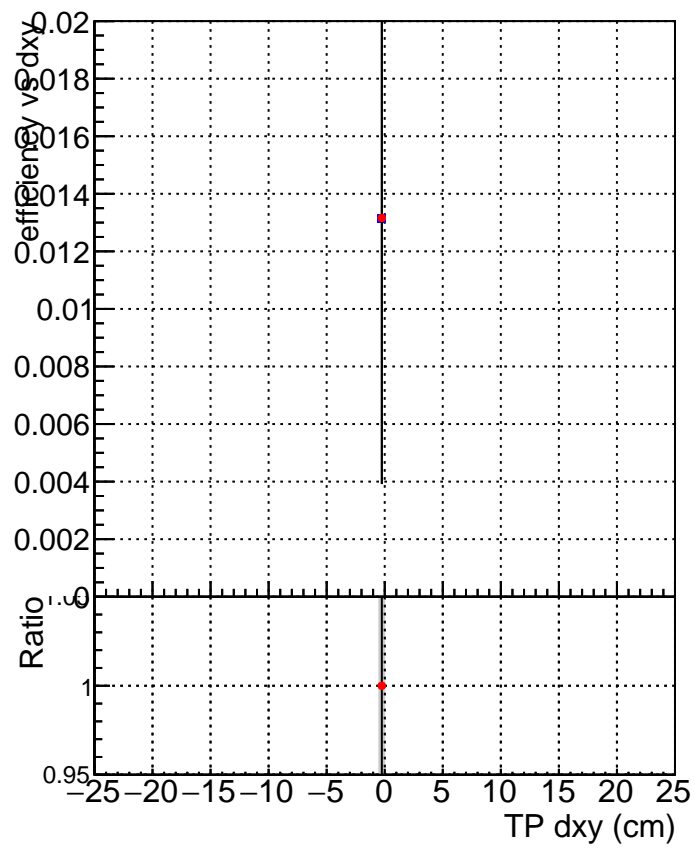

**Efficiency vs Dxy**

**Efficiency vs Dz**

Legend for the plots:

- SoftQCD\_default (represented by a blue square)
- SoftQCD\_ckfPixelLessStep (represented by a red circle)