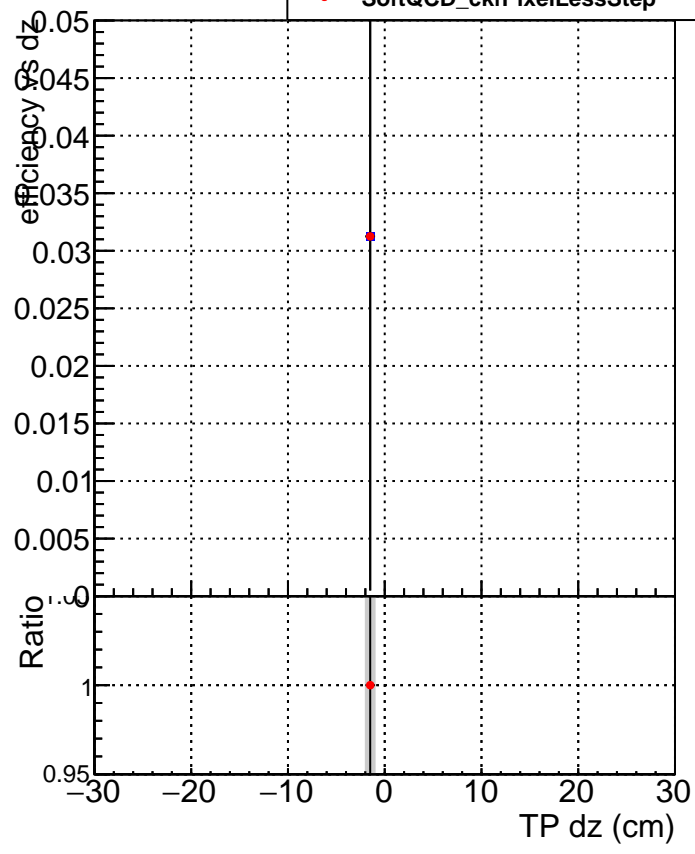

**Efficiency vs Dxy**

**Efficiency vs Dz**

Legend for the plots:

- SoftQCD\_default (represented by a blue square)
- SoftQCD\_ckfPixelLessStep (represented by a red circle)